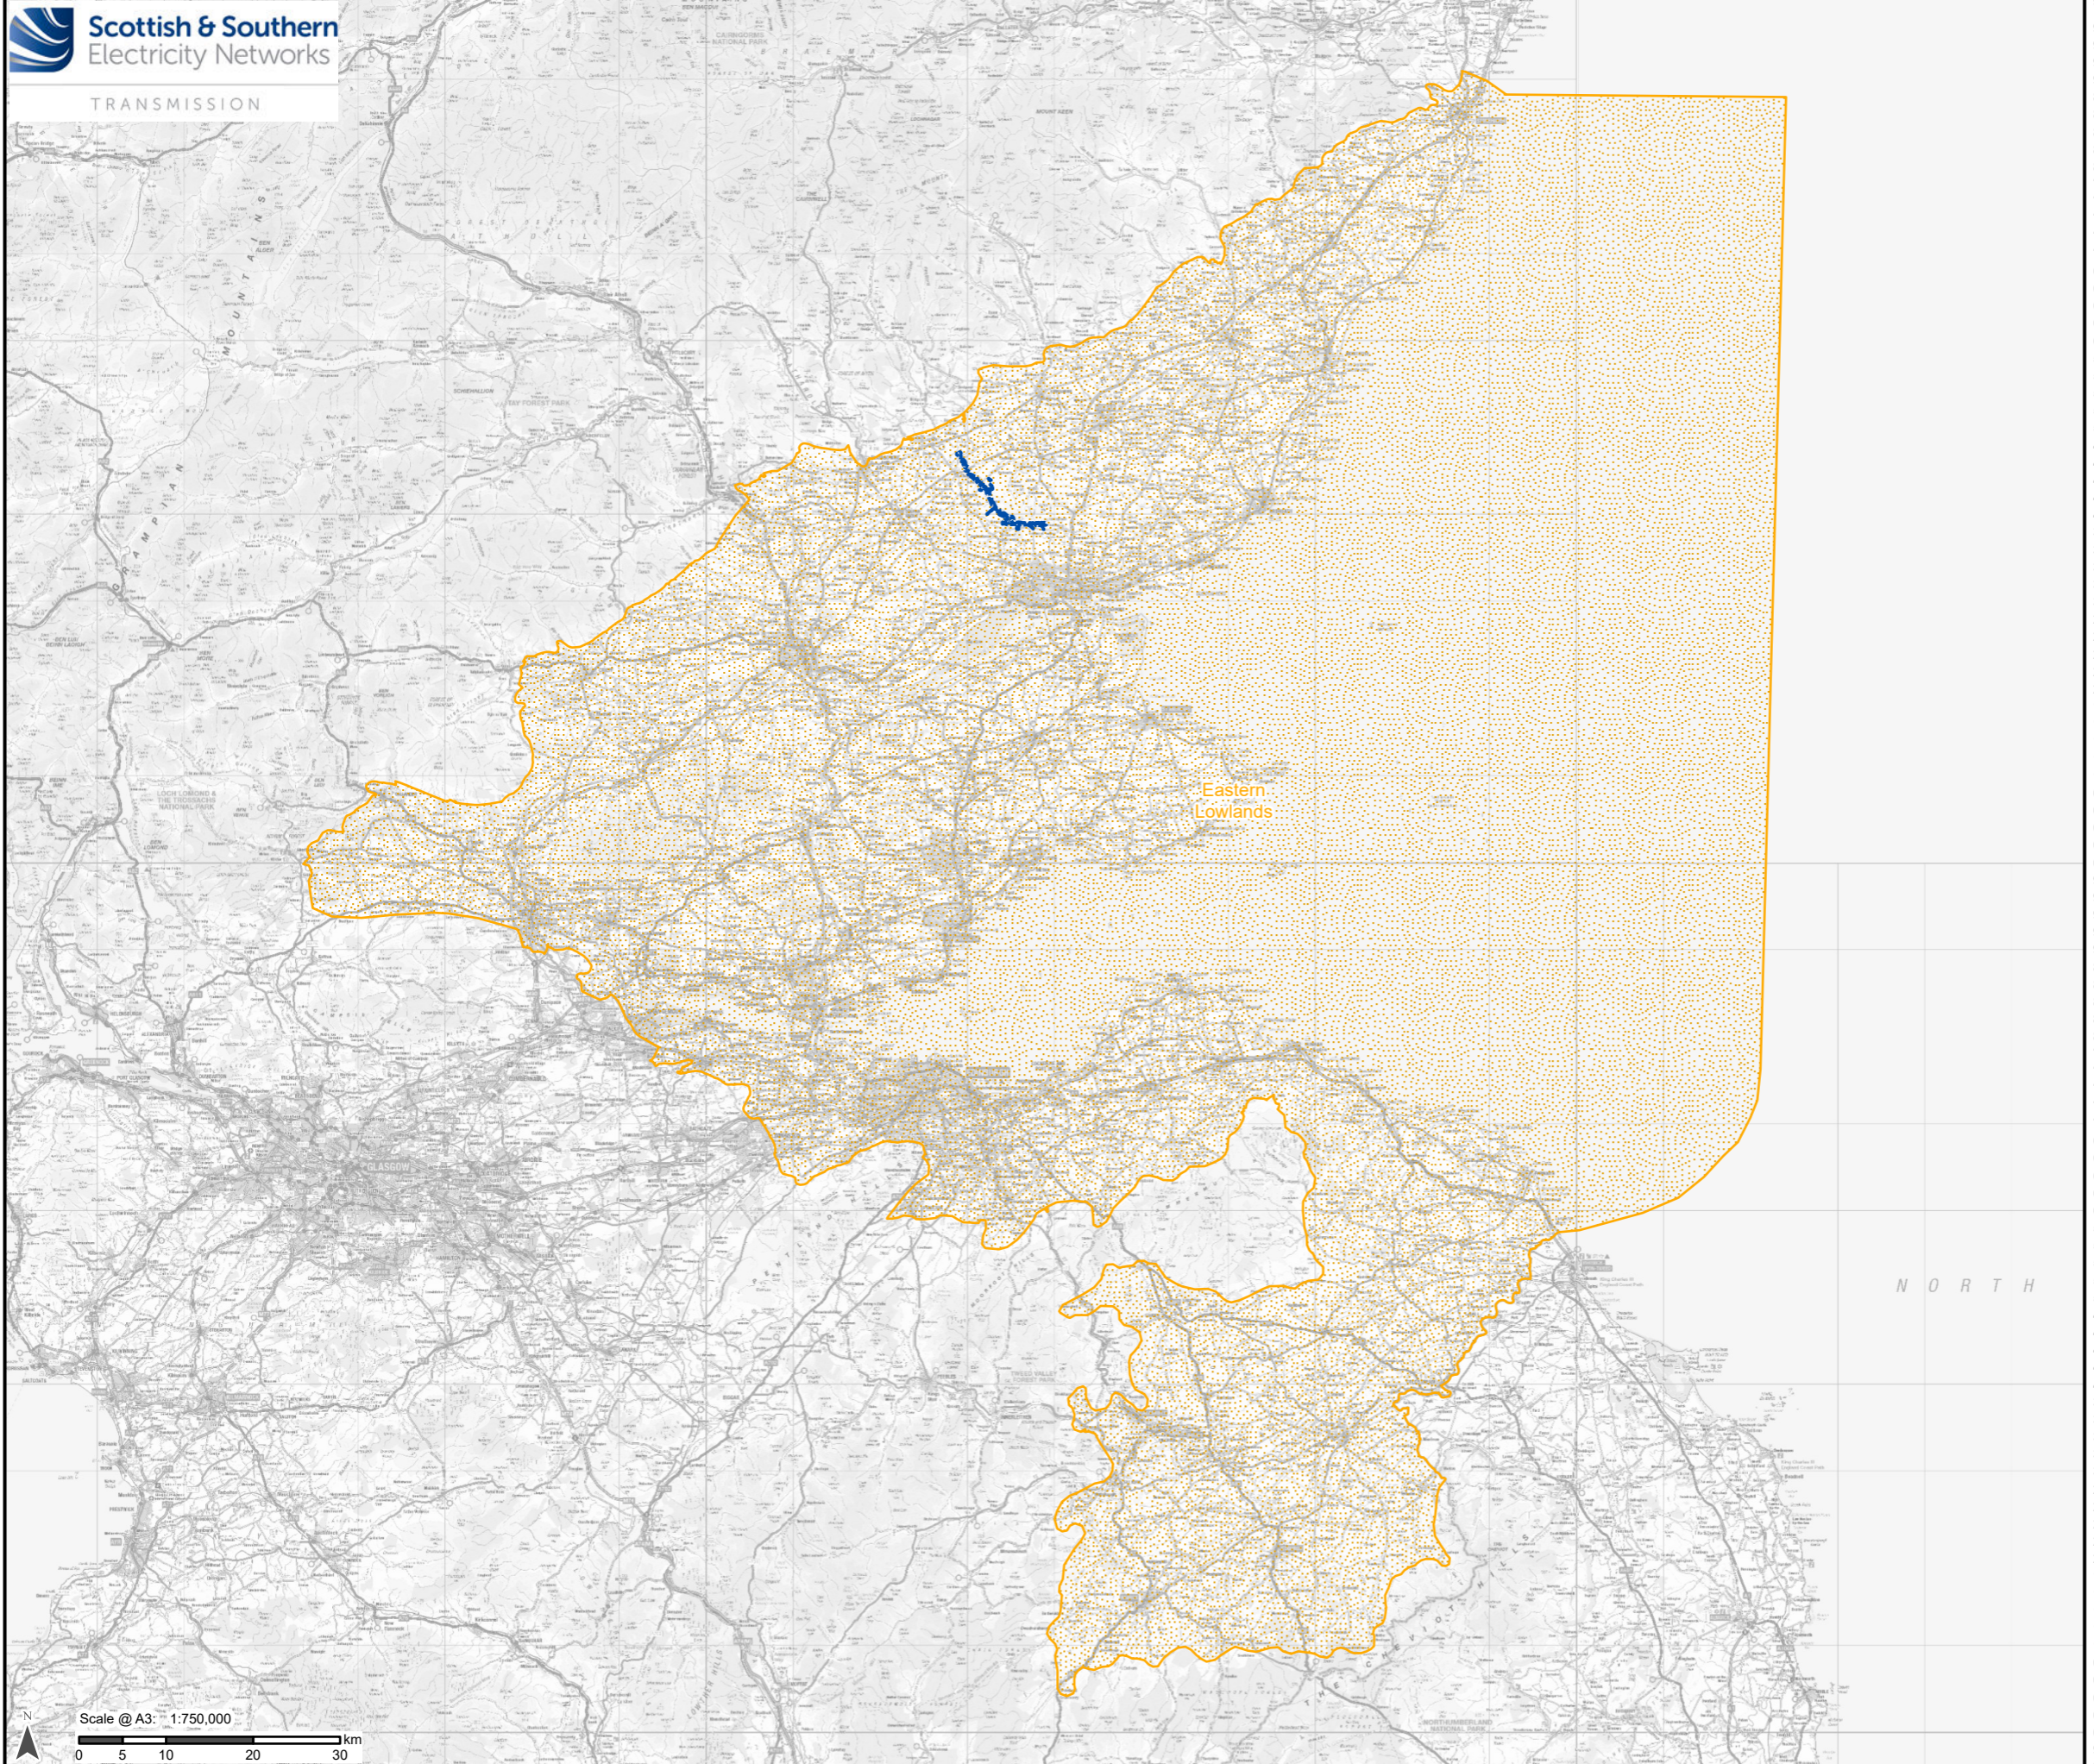

20 22 24 26 28 30 32 34 36 38 40 42 44 46 48 50 52 54 56 58 60 62 64 66 68 70 72 74 76 78 80 82 84 86 88 90 92 94 96 98 00 02 04 06 08 10 12 14 16 18 20 22 24 26 28 30 32 34 36 38 40 42 44 46 48 50 52 54 56 58 60 62 64 66 68 70 72 74 76 78 80 82 84 86 88 90 92 94 96 98 00 02 04 06 08 10 12 14 16 18 20 22 24 26 28 30 32 34 36 38 40 42 44 46 48 50 52 54 56 58

### Legend

-  Limit of Deviation
-  Natural Heritage Zone

Contains Ordnance Survey Data © Crown copyright and database rights 2024 Ordnance Survey 0100031673.

Contains public sector information licensed under the Open Government Licence v3.0

Project No: 60703541  
Project: Alyth-Tealing Overhead Line (OHL) 400kV Upgrade

Title:  
Eastern Lowlands Natural Heritage Zone (NHZ)

Drawn by: CD Date: 21/11/2024

Drawing: Figure 8.1

20 22 24 26 28 30 32 34 36 38 40 42 44 46 48 50 52 54 56 58 60 62 64 66 68 70 72 74 76 78 80 82 84 86 88 90 92 94 96 98 00 02 04 06 08 10 12 14 16 18 20 22 24 26 28 30 32 34 36 38 40 42 44 46 48 50 52 54 56 58