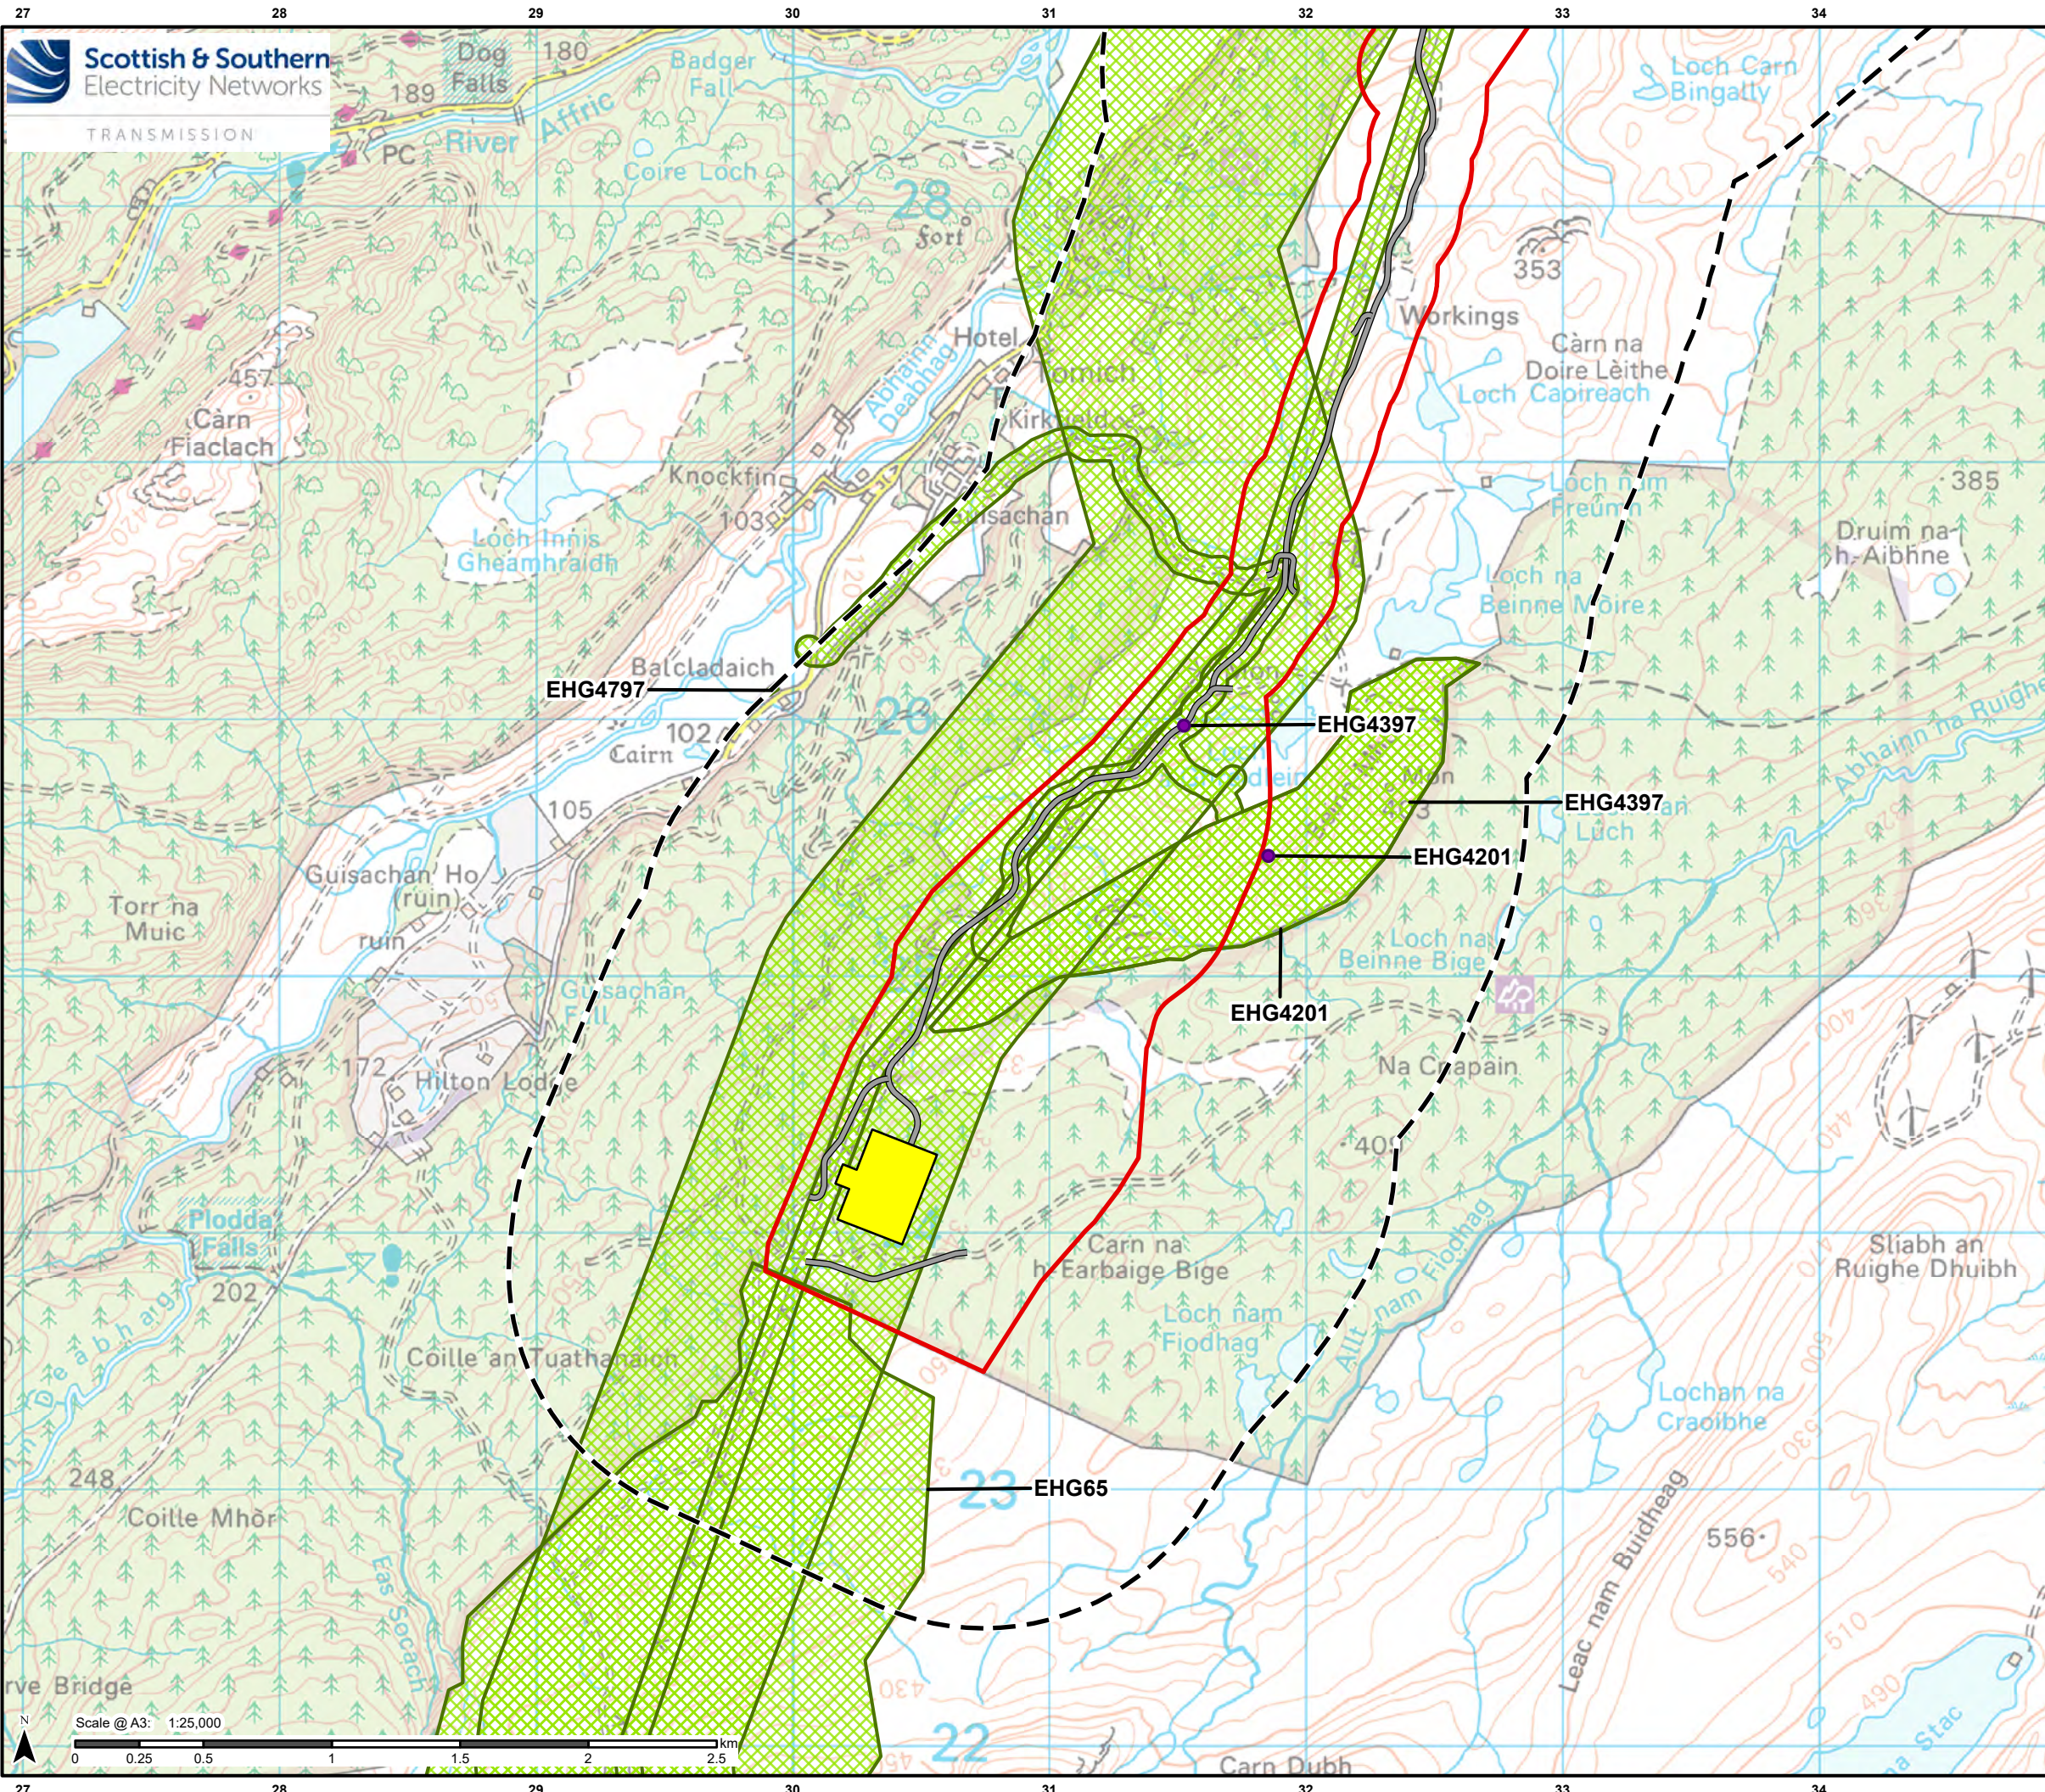

Legend

- Proposed Development Site
- Proposed Substation
- Access Tracks
- 1km Study Area
- **Heritage Assets**
- Events (Areas)
- Events (Points)