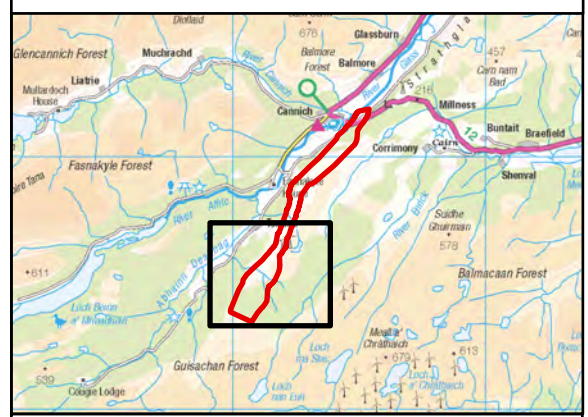

Project No: LT000521
Project: Bingally 400kV Substation Upgrade

Title:
Breeding Bird Survey – Black Grouse

Drawn by: JBARR Date: 31/01/2025

Drawing: Figure 9-3