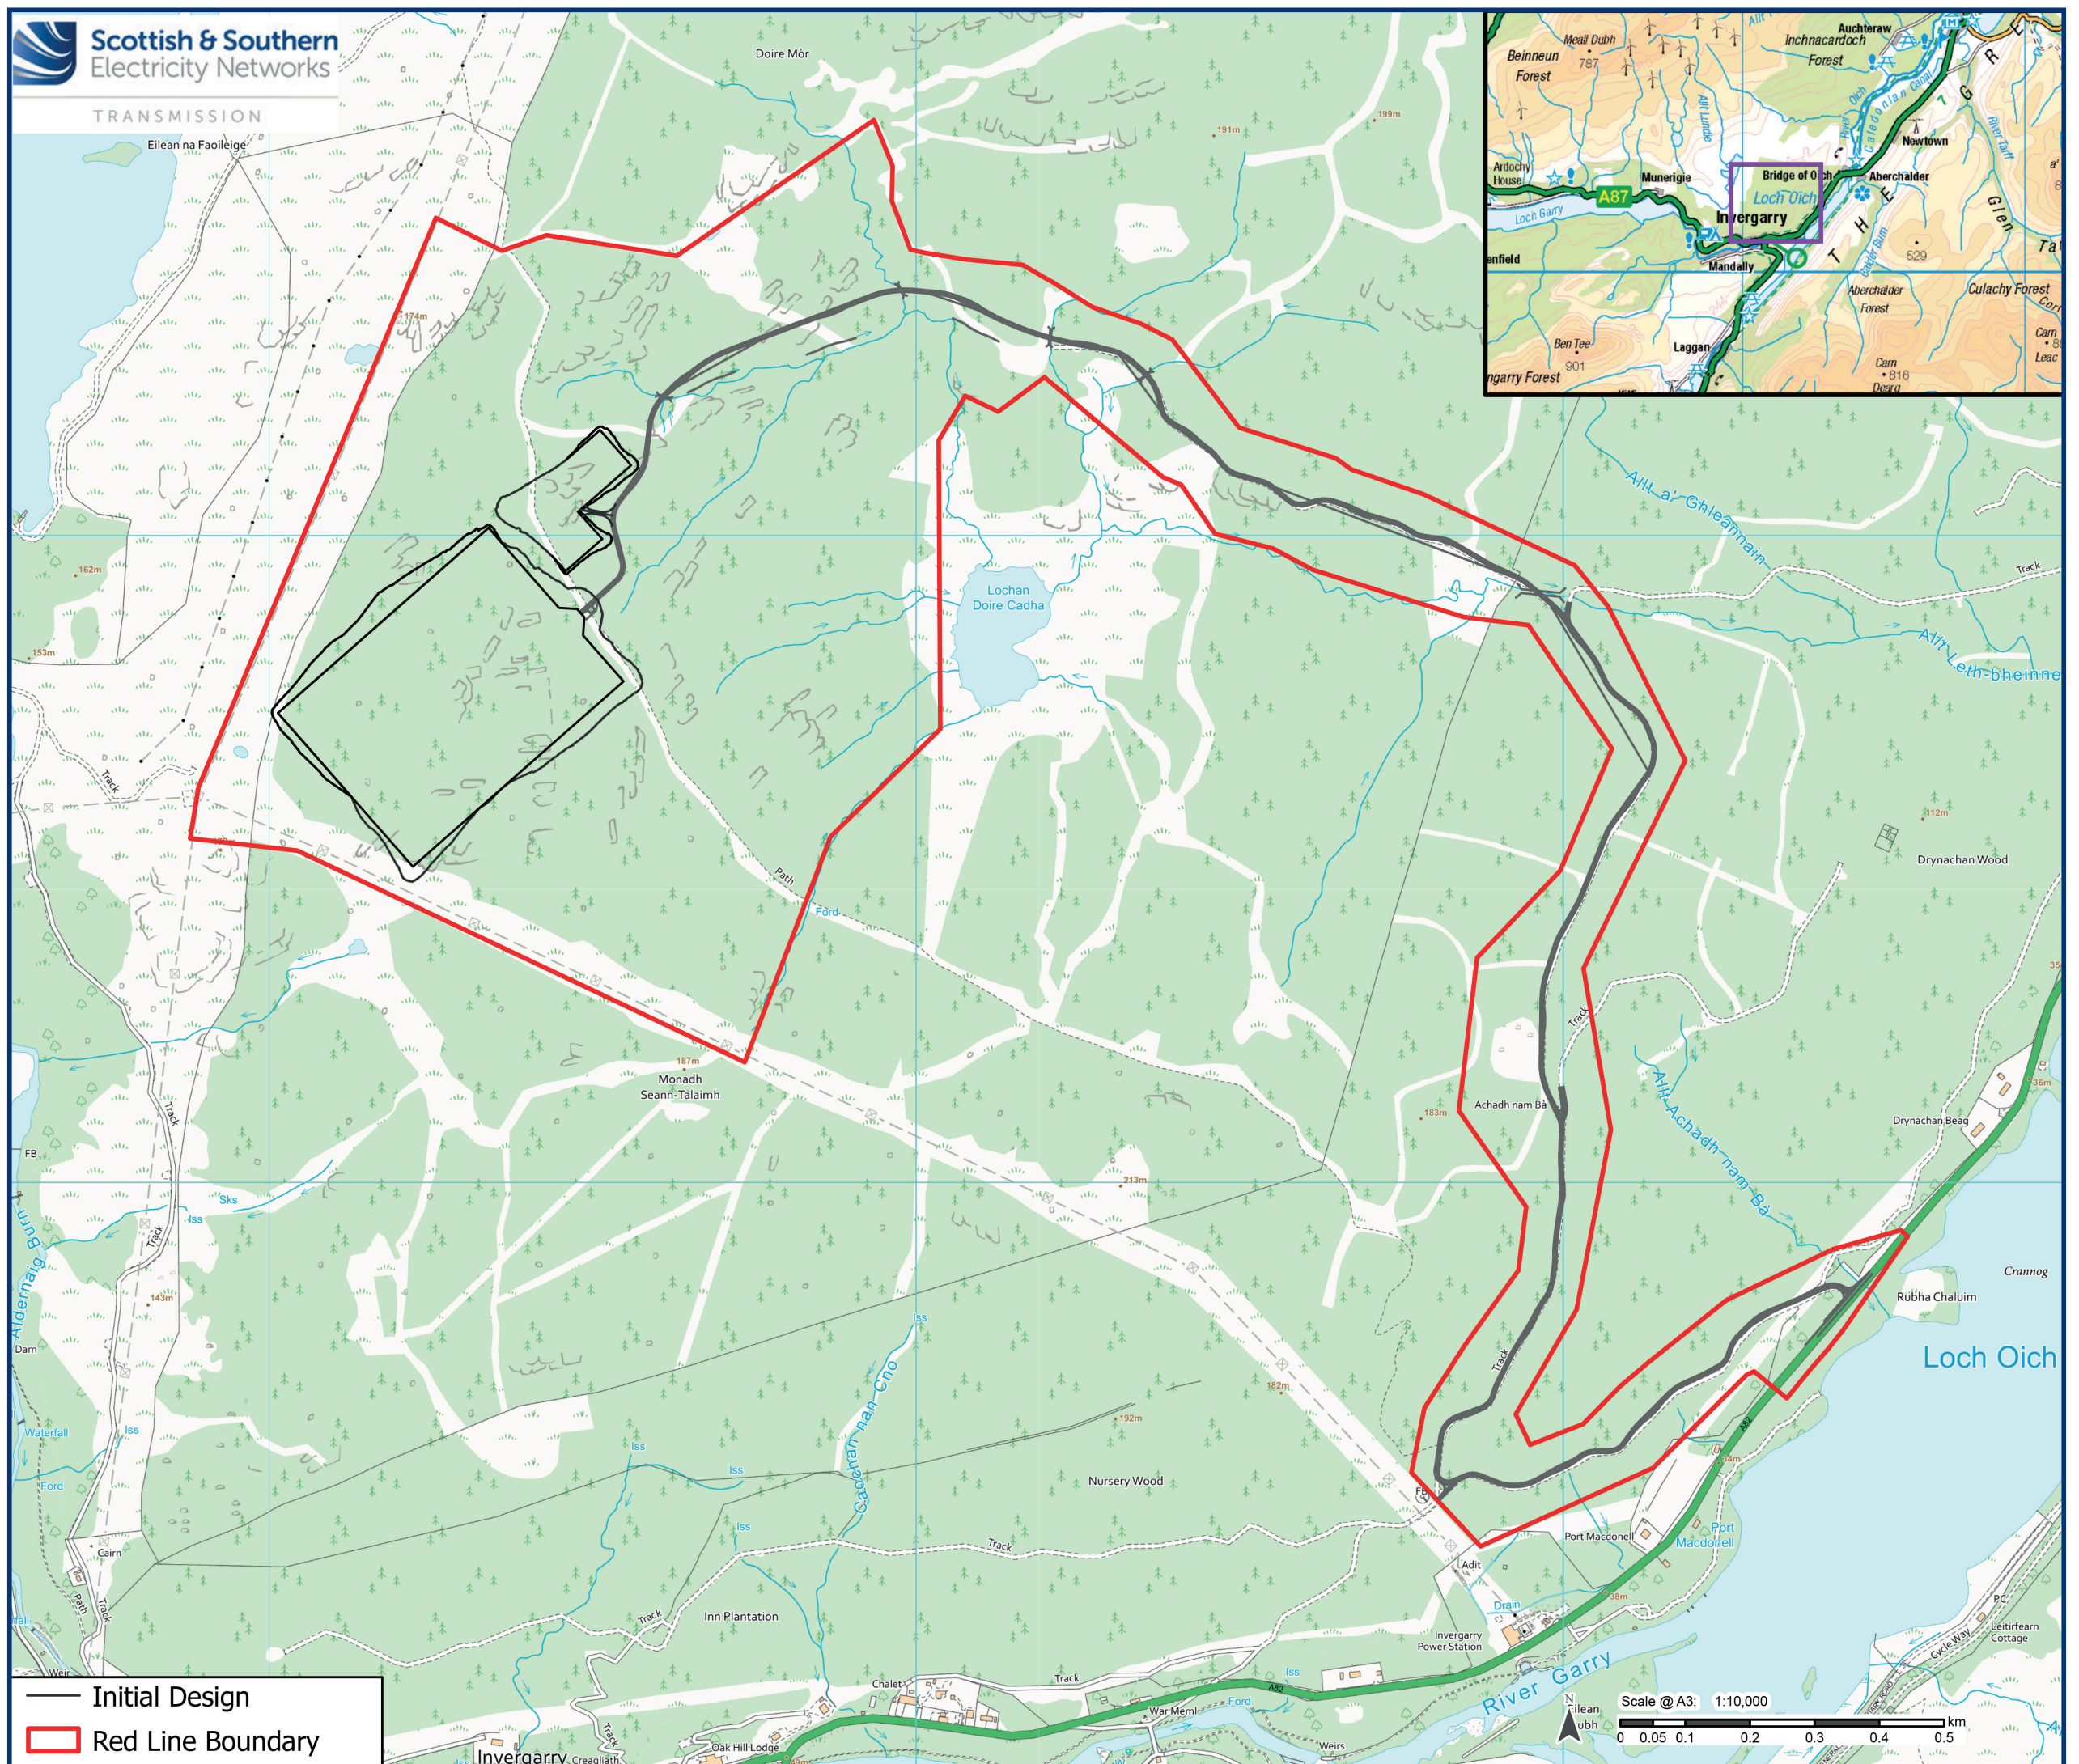

Loch Lundie Substation

Updated red line boundary map 2024

ssen-transmission.co.uk/coire-glas-connection-project

sally.cooper@sse.com