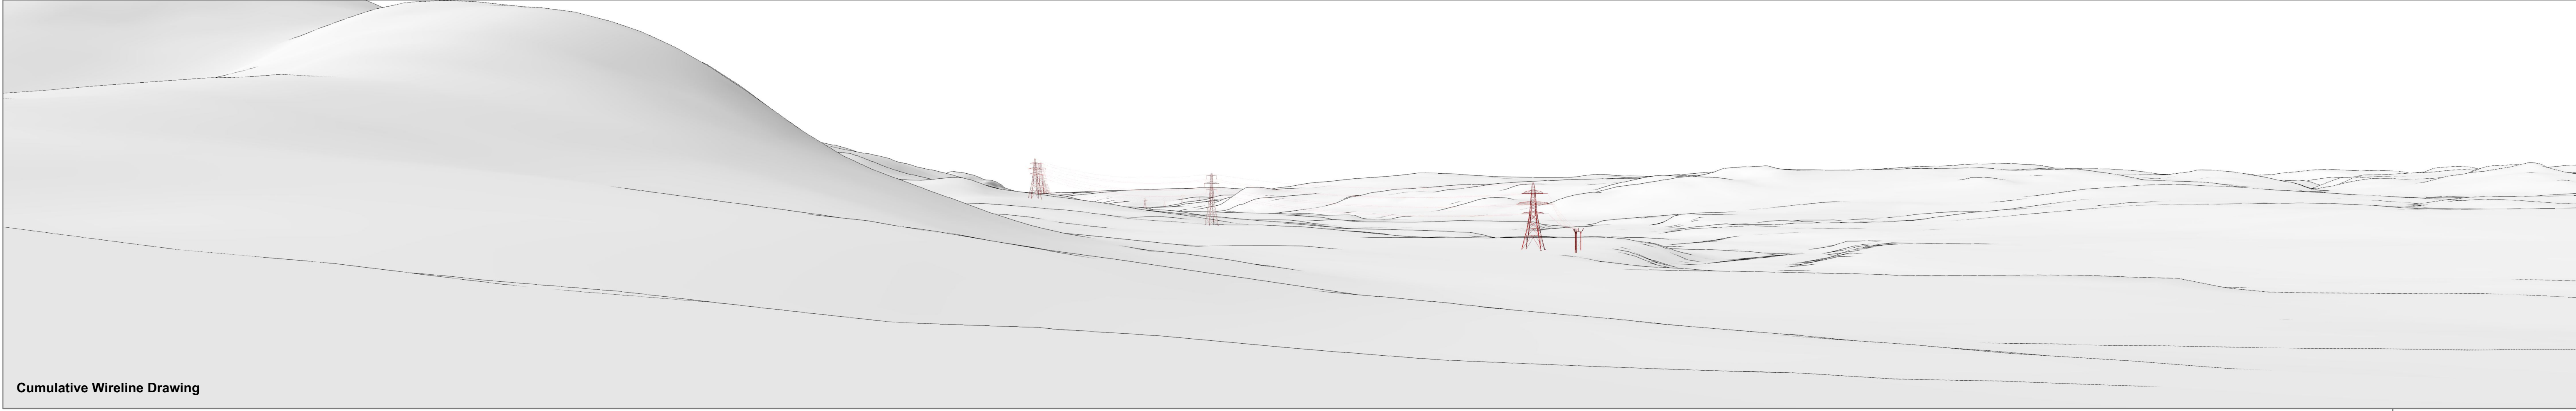

Baseline Photograph

This image provides landscape and visual context only

Cumulative Wireline Drawing

Strathy Wood Wind Farm Grid Connection
 Volume 3a - Figure VL1b: Visualisation Location 1 - Bowside

OS reference:	283071 E 961060 N	Camera:	Canon EOS 6D	Horizontal field of view:	90° (cylindrical projection)
Ground level:	59.8 m AOD	Lens:	50mm (Canon EF 50mm f/1.4)	Principal distance:	522 mm
Direction of view:	190°	Camera height:	1.5m AGL		
Nearest visible tower:	672.1 m	Date and time:	28/06/2023 15:43		