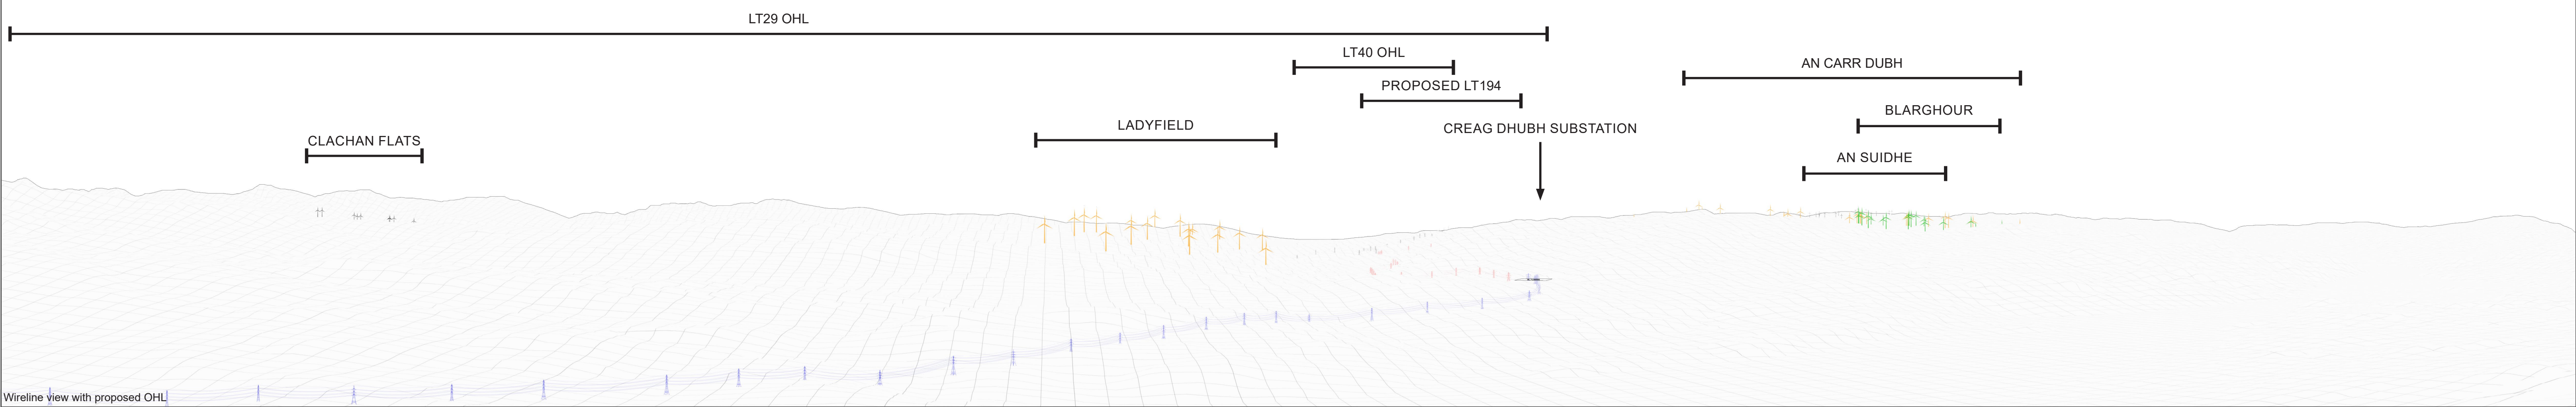

This image provides landscape and visual context only

Wireline view with proposed OHL

Figure: 6.12c
Viewpoint 6: Monadh Driseig
Creag Dhubh to Inveraray 275kV Connection

Legend

Application Wind Farm	Operational Wind Farm	Consented Wind Farm	Scoping Wind Farm	Application OHL	Operational OHL	Proposed OHL
-----------------------	-----------------------	---------------------	-------------------	-----------------	-----------------	--------------

OS reference: 211337 728152
 Eye Level: 616m AOD
 Direction of view: 188° - SW
 Horizontal field of view: (90° cylindrical projection)

Camera: Nikon D750
 Lens: 50mm (Nikon AF 50mm f/1.3)
 Camera height: 1.5m AGL
 Date: 15/10/2021