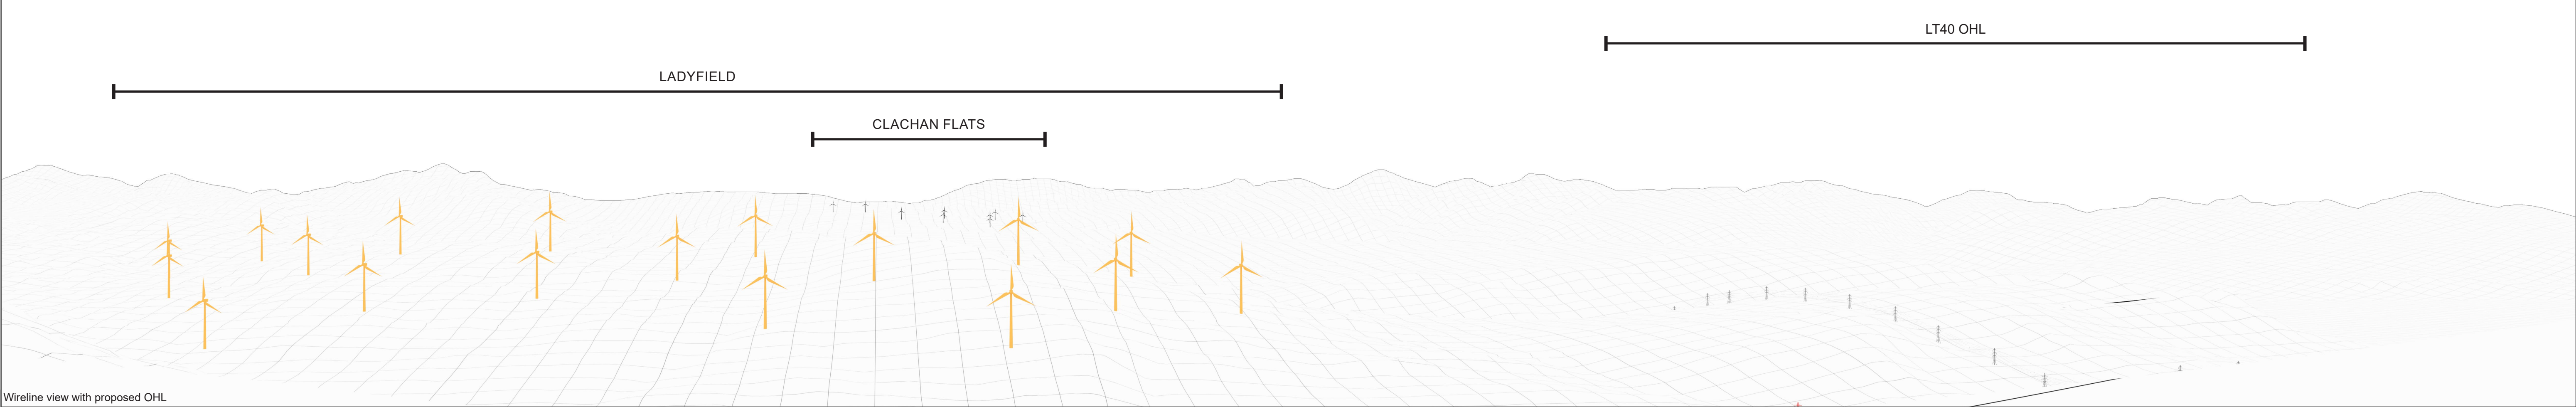

This image provides landscape and visual context only

Wireline view with proposed OHL

Figure: 6.15c
 Viewpoint 9: Cruach Mhor
Creag Dhubh to Inveraray 275kV Connection

Legend

 Application Wind Farm	 Operational Wind Farm	 Consented Wind Farm	 Scoping Wind Farm	 Application OHL	 Operational OHL	 Proposed OHL
---	---	---	---	---	---	--

OS reference: 205728 714741
 Eye Level: 566m AOD
 Direction of view: 104° - SE
 Horizontal field of view: (90° cylindrical projection)

Camera: Nikon D750
 Lens: 50mm (Nikon AF 50mm f/1.3)
 Camera height: 1.5m AGL
 Date: 15/10/2021