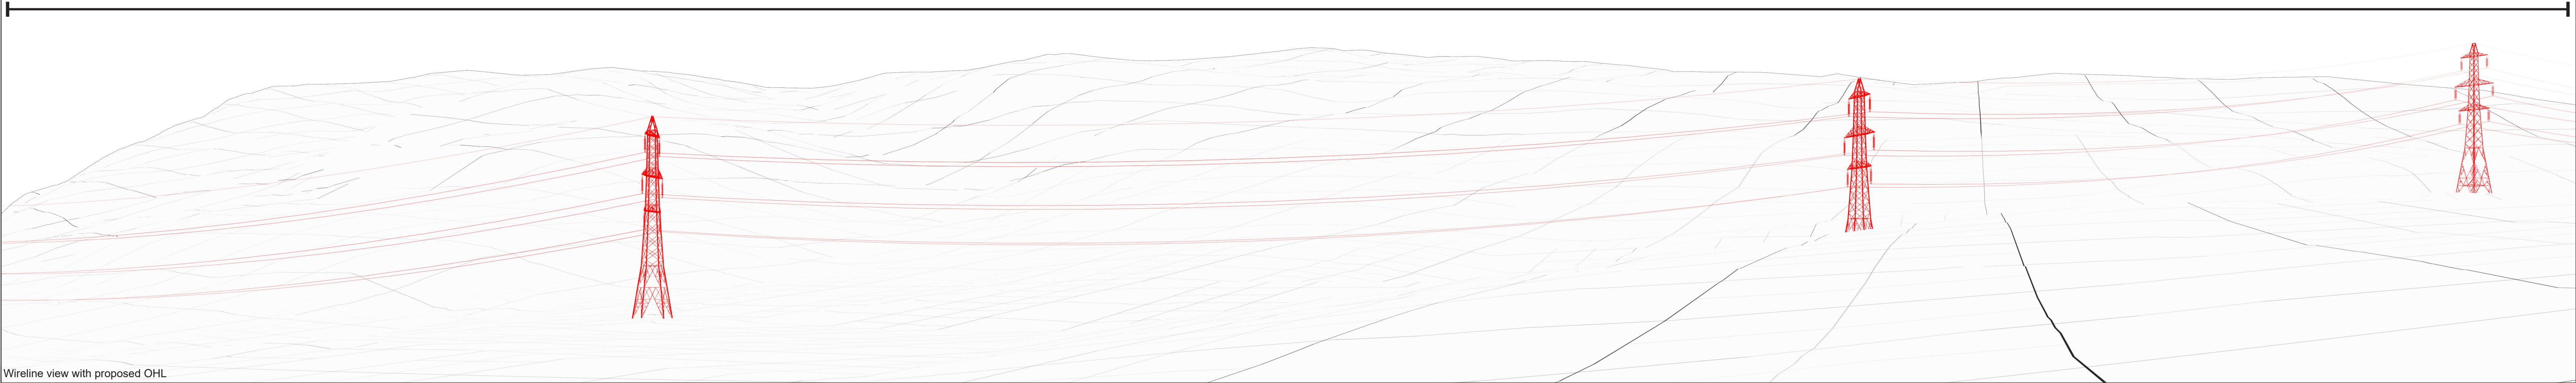

This image provides landscape and visual context only

PROPOSED LT194

Wireline view with proposed OHL

**Figure: 6.8c**  
Viewpoint Viewpoint 2: A819 south of Cladich

**Creag Dhubh to Inveraray 275kV Connection**

**Legend**

- Application Wind Farm
- Operational Wind Farm
- Consented Wind Farm
- Scoping Wind Farm
- Application OHL
- Operational OHL
- Proposed OHL

OS reference: 209486 718470  
 Eye Level: 169m AOD  
 Direction of view: 246° - SW  
 Horizontal field of view: (90° cylindrical projection)

Camera: Nikon D750  
 Lens: 50mm (Nikon AF 50mm f/1.3)  
 Camera height: 1.5m AGL  
 Date: 15/10/2021