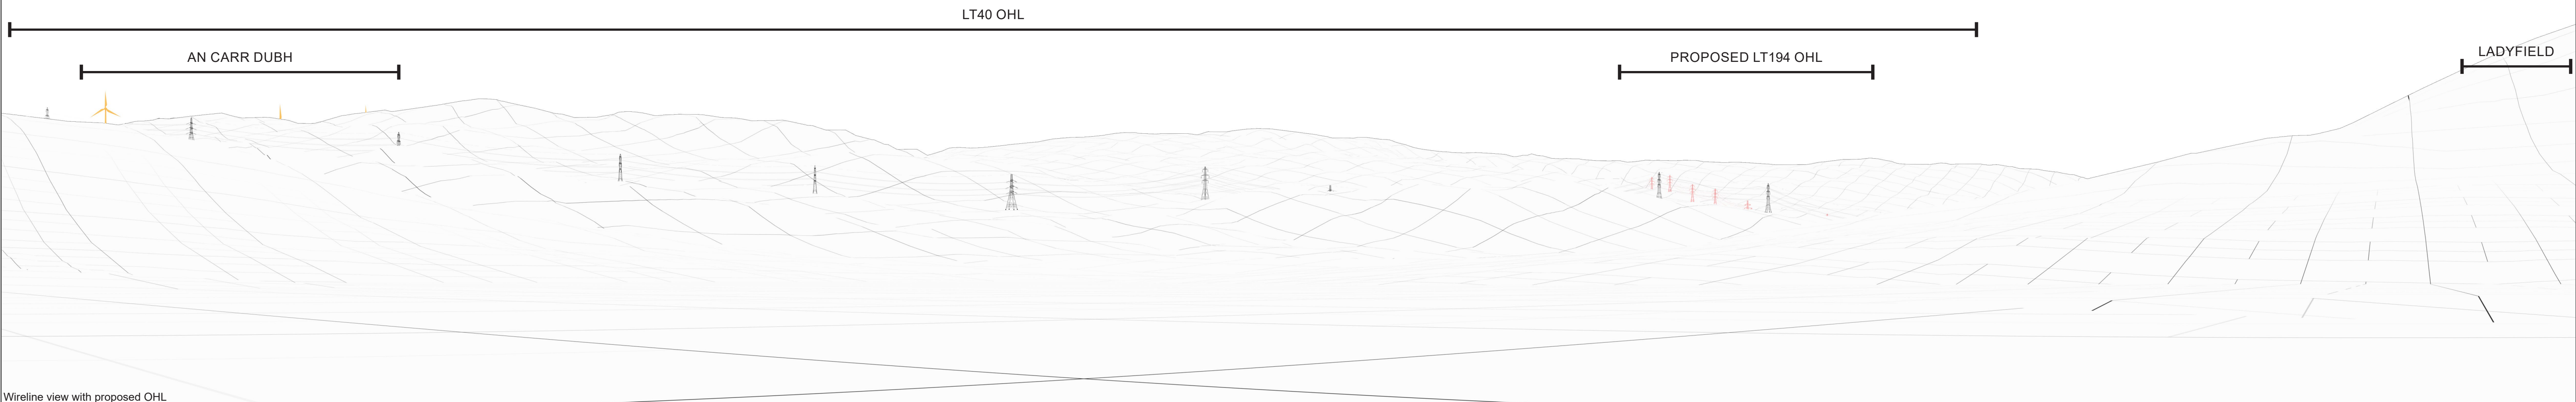

This image provides landscape and visual context only

Wireline view with proposed OHL

**Figure: 7.4c**  
Viewpoint CH2: Inveraray Castle  
**Creag Dhubh to Inveraray 275kV Connection**

**Legend**

Application Wind Farm	Operational Wind Farm	Consented Wind Farm	Scoping Wind Farm	Application OHL	Operational OHL	Proposed OHL
-----------------------	-----------------------	---------------------	-------------------	-----------------	-----------------	--------------

OS reference: 209656 709282  
Eye Level: 13m AOD  
Direction of view: 321° - NW  
Horizontal field of view: (90° cylindrical projection)

Camera: Nikon D750  
Lens: 50mm (Nikon AF 50mm f/1.3)  
Camera height: 1.5m AGL  
Date: 15/10/2021