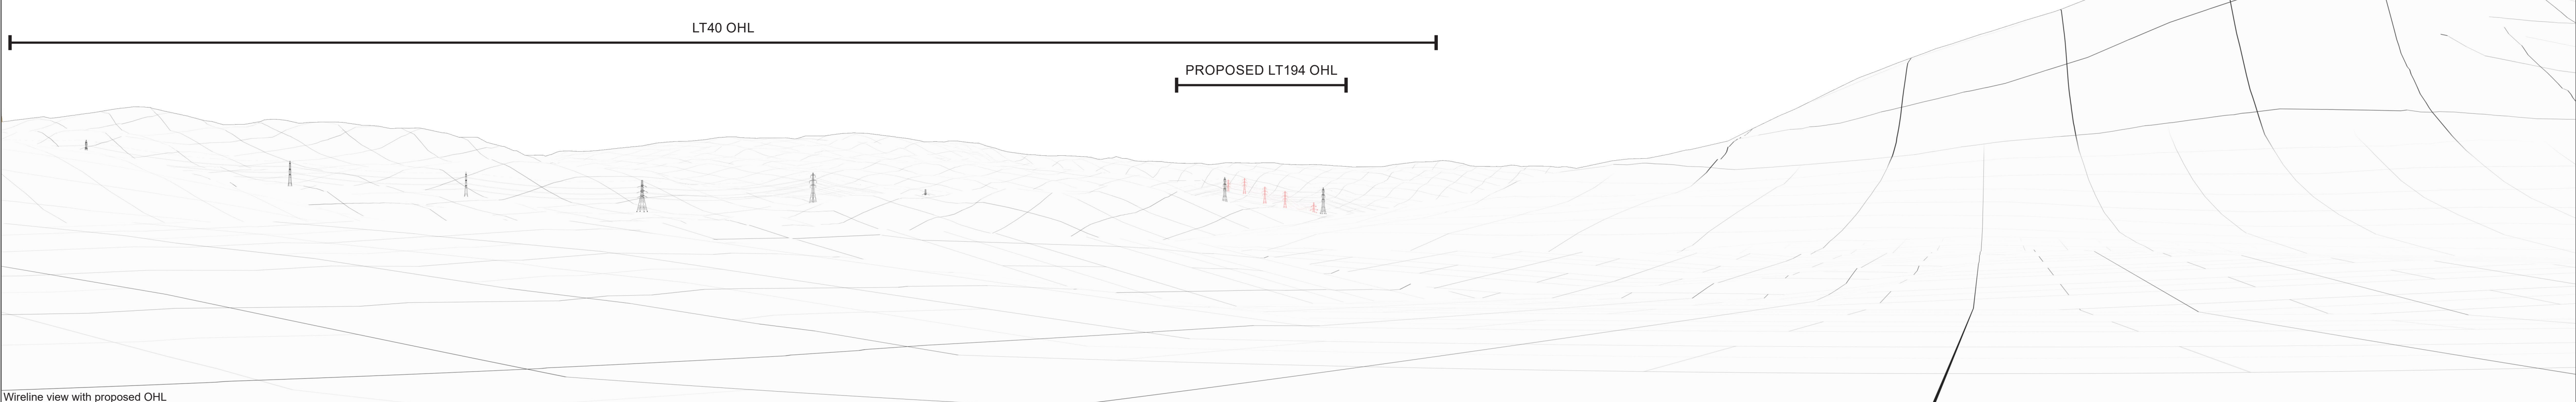

This image provides landscape and visual context only

Wireline view with proposed OHL

**Figure: 7.6c**  
Viewpoint CH4: Array Bridge  
**Creag Dhubh to Inveraray 275kV Connection**

**Legend**

Application Wind Farm	Operational Wind Farm	Consented Wind Farm	Scoping Wind Farm	Application OHL	Operational OHL	Proposed OHL
-----------------------	-----------------------	---------------------	-------------------	-----------------	-----------------	--------------

OS reference: 209164 709896  
 Eye Level: 13m AOD  
 Direction of view: 336° - NW  
 Horizontal field of view: (90° cylindrical projection)

Camera: Nikon D750  
 Lens: 50mm (Nikon AF 50mm f/1.3)  
 Camera height: 1.5m AGL  
 Date: 15/10/2021