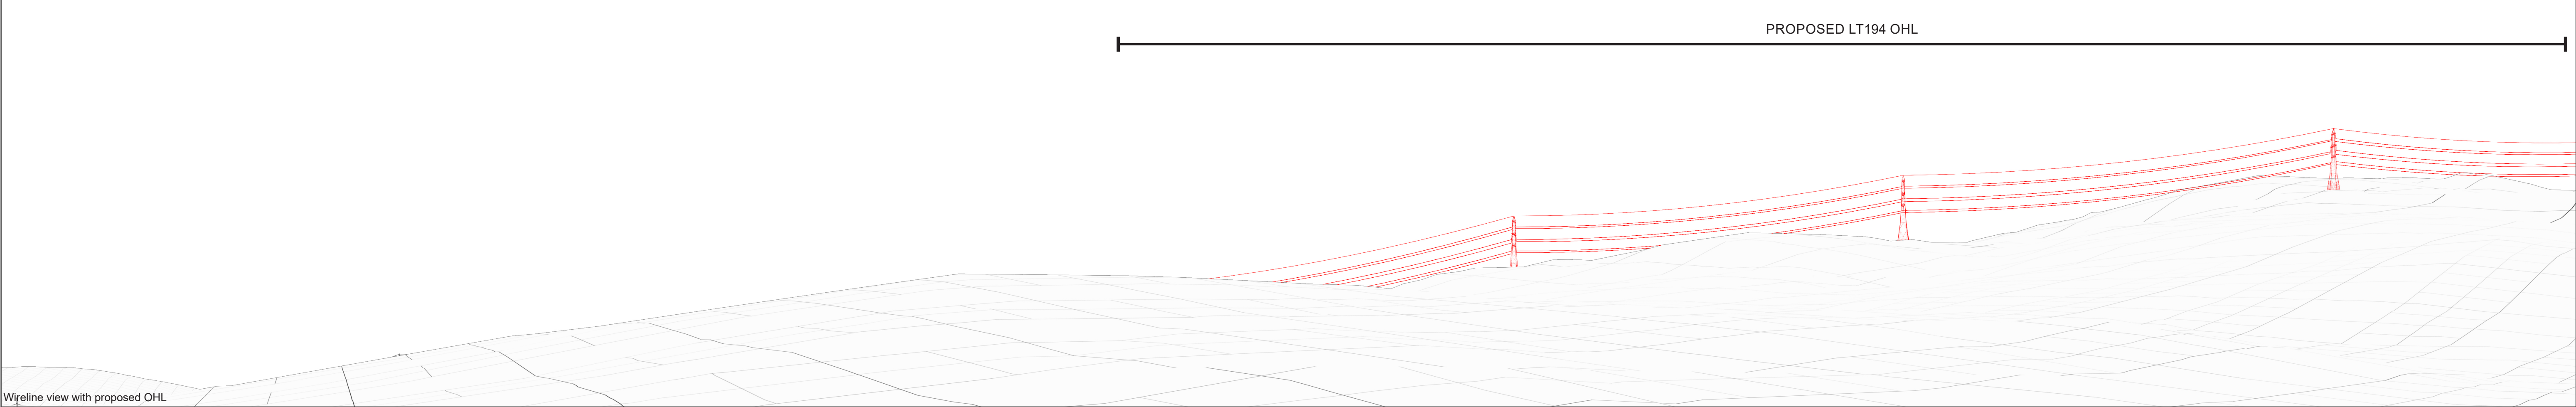

This image provides landscape and visual context only

PROPOSED LT194 OHL

Wireline view with proposed OHL

Figure: 7.7c
Viewpoint CH5: Glen Array School
Creag Dhubh to Inveraray 275kV Connection

Legend

Application Wind Farm	Operational Wind Farm	Consented Wind Farm	Scoping Wind Farm	Application OHL	Operational OHL	Proposed OHL
-----------------------	-----------------------	---------------------	-------------------	-----------------	-----------------	--------------

OS reference: 208768 713950
Eye Level: 95m AOD
Direction of view: 215° - NW
Horizontal field of view: (90° cylindrical projection)

Camera: Nikon D750
Lens: 50mm (Nikon AF 50mm f/1.3)
Camera height: 1.5m AGL
Date: 15/10/2021