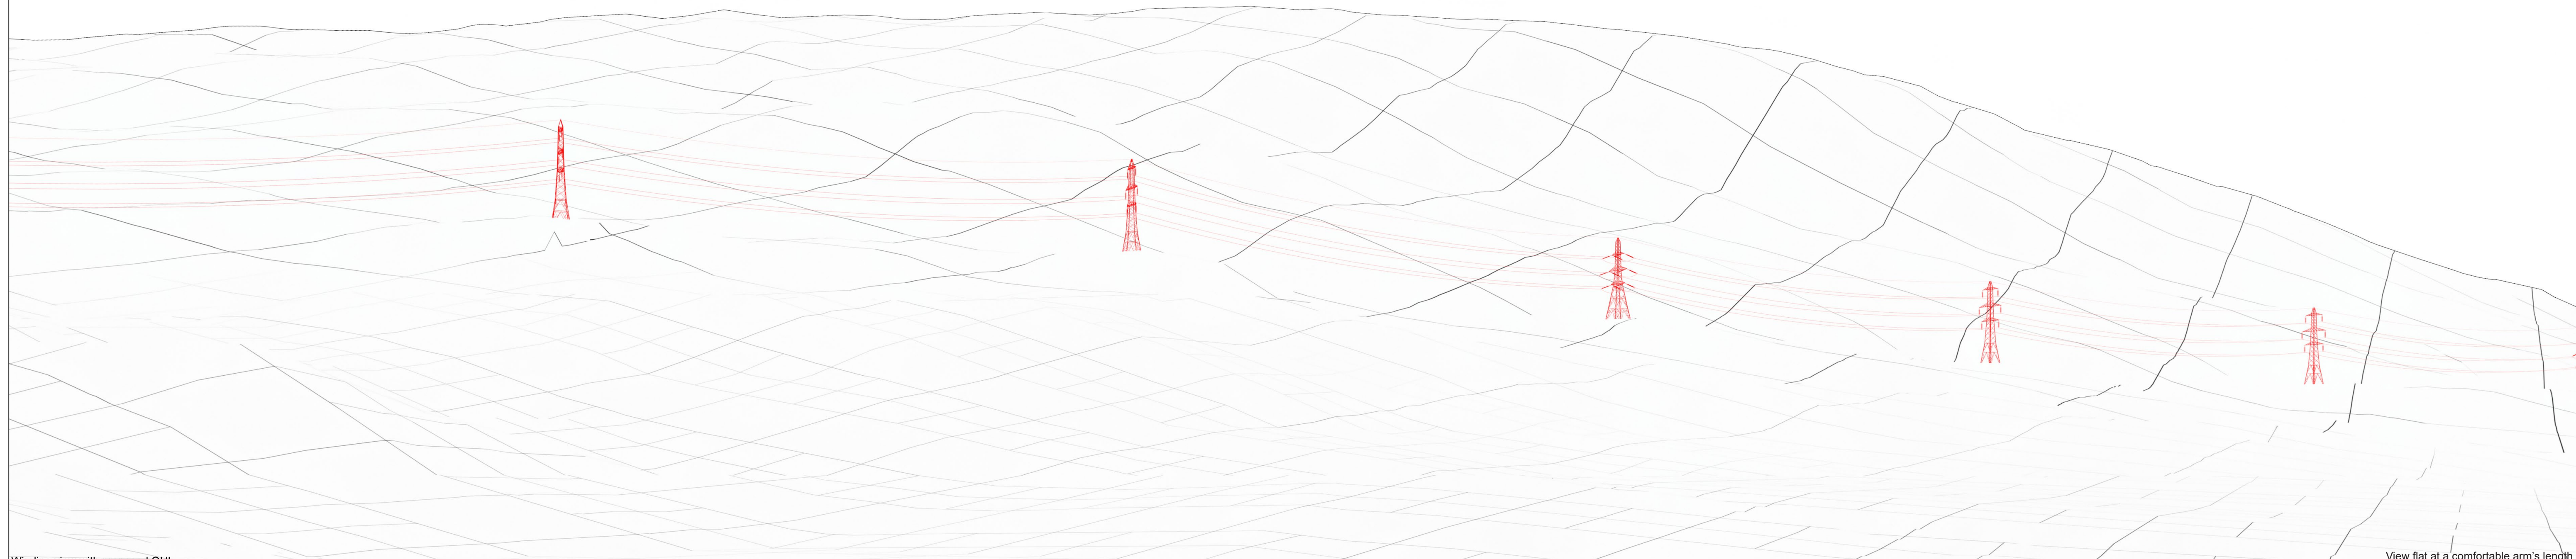

PROPOSED LT194 OHL

Wireline view with proposed OHL

View flat at a comfortable arm's length

OS reference: 208729 714714  
 Eye Level: 91m AOD  
 Direction of view: 33° - NE  
 Horizontal field of view: (53.5° planar projection)

Camera: Nikon D750  
 Lens: 50mm (Nikon AF 50mm f/1.3)  
 Camera height: 1.5m AGL  
 Date: 15/10/2021

Legend

-  Application Wind Farm
-  Operational Wind Farm
-  Consented Wind Farm
-  Scoping Wind Farm
-  Application OHL
-  Operational OHL
-  Proposed OHL

Figure: 7.9b  
 Viewpoint CH7: Drimfern, Long Cairn