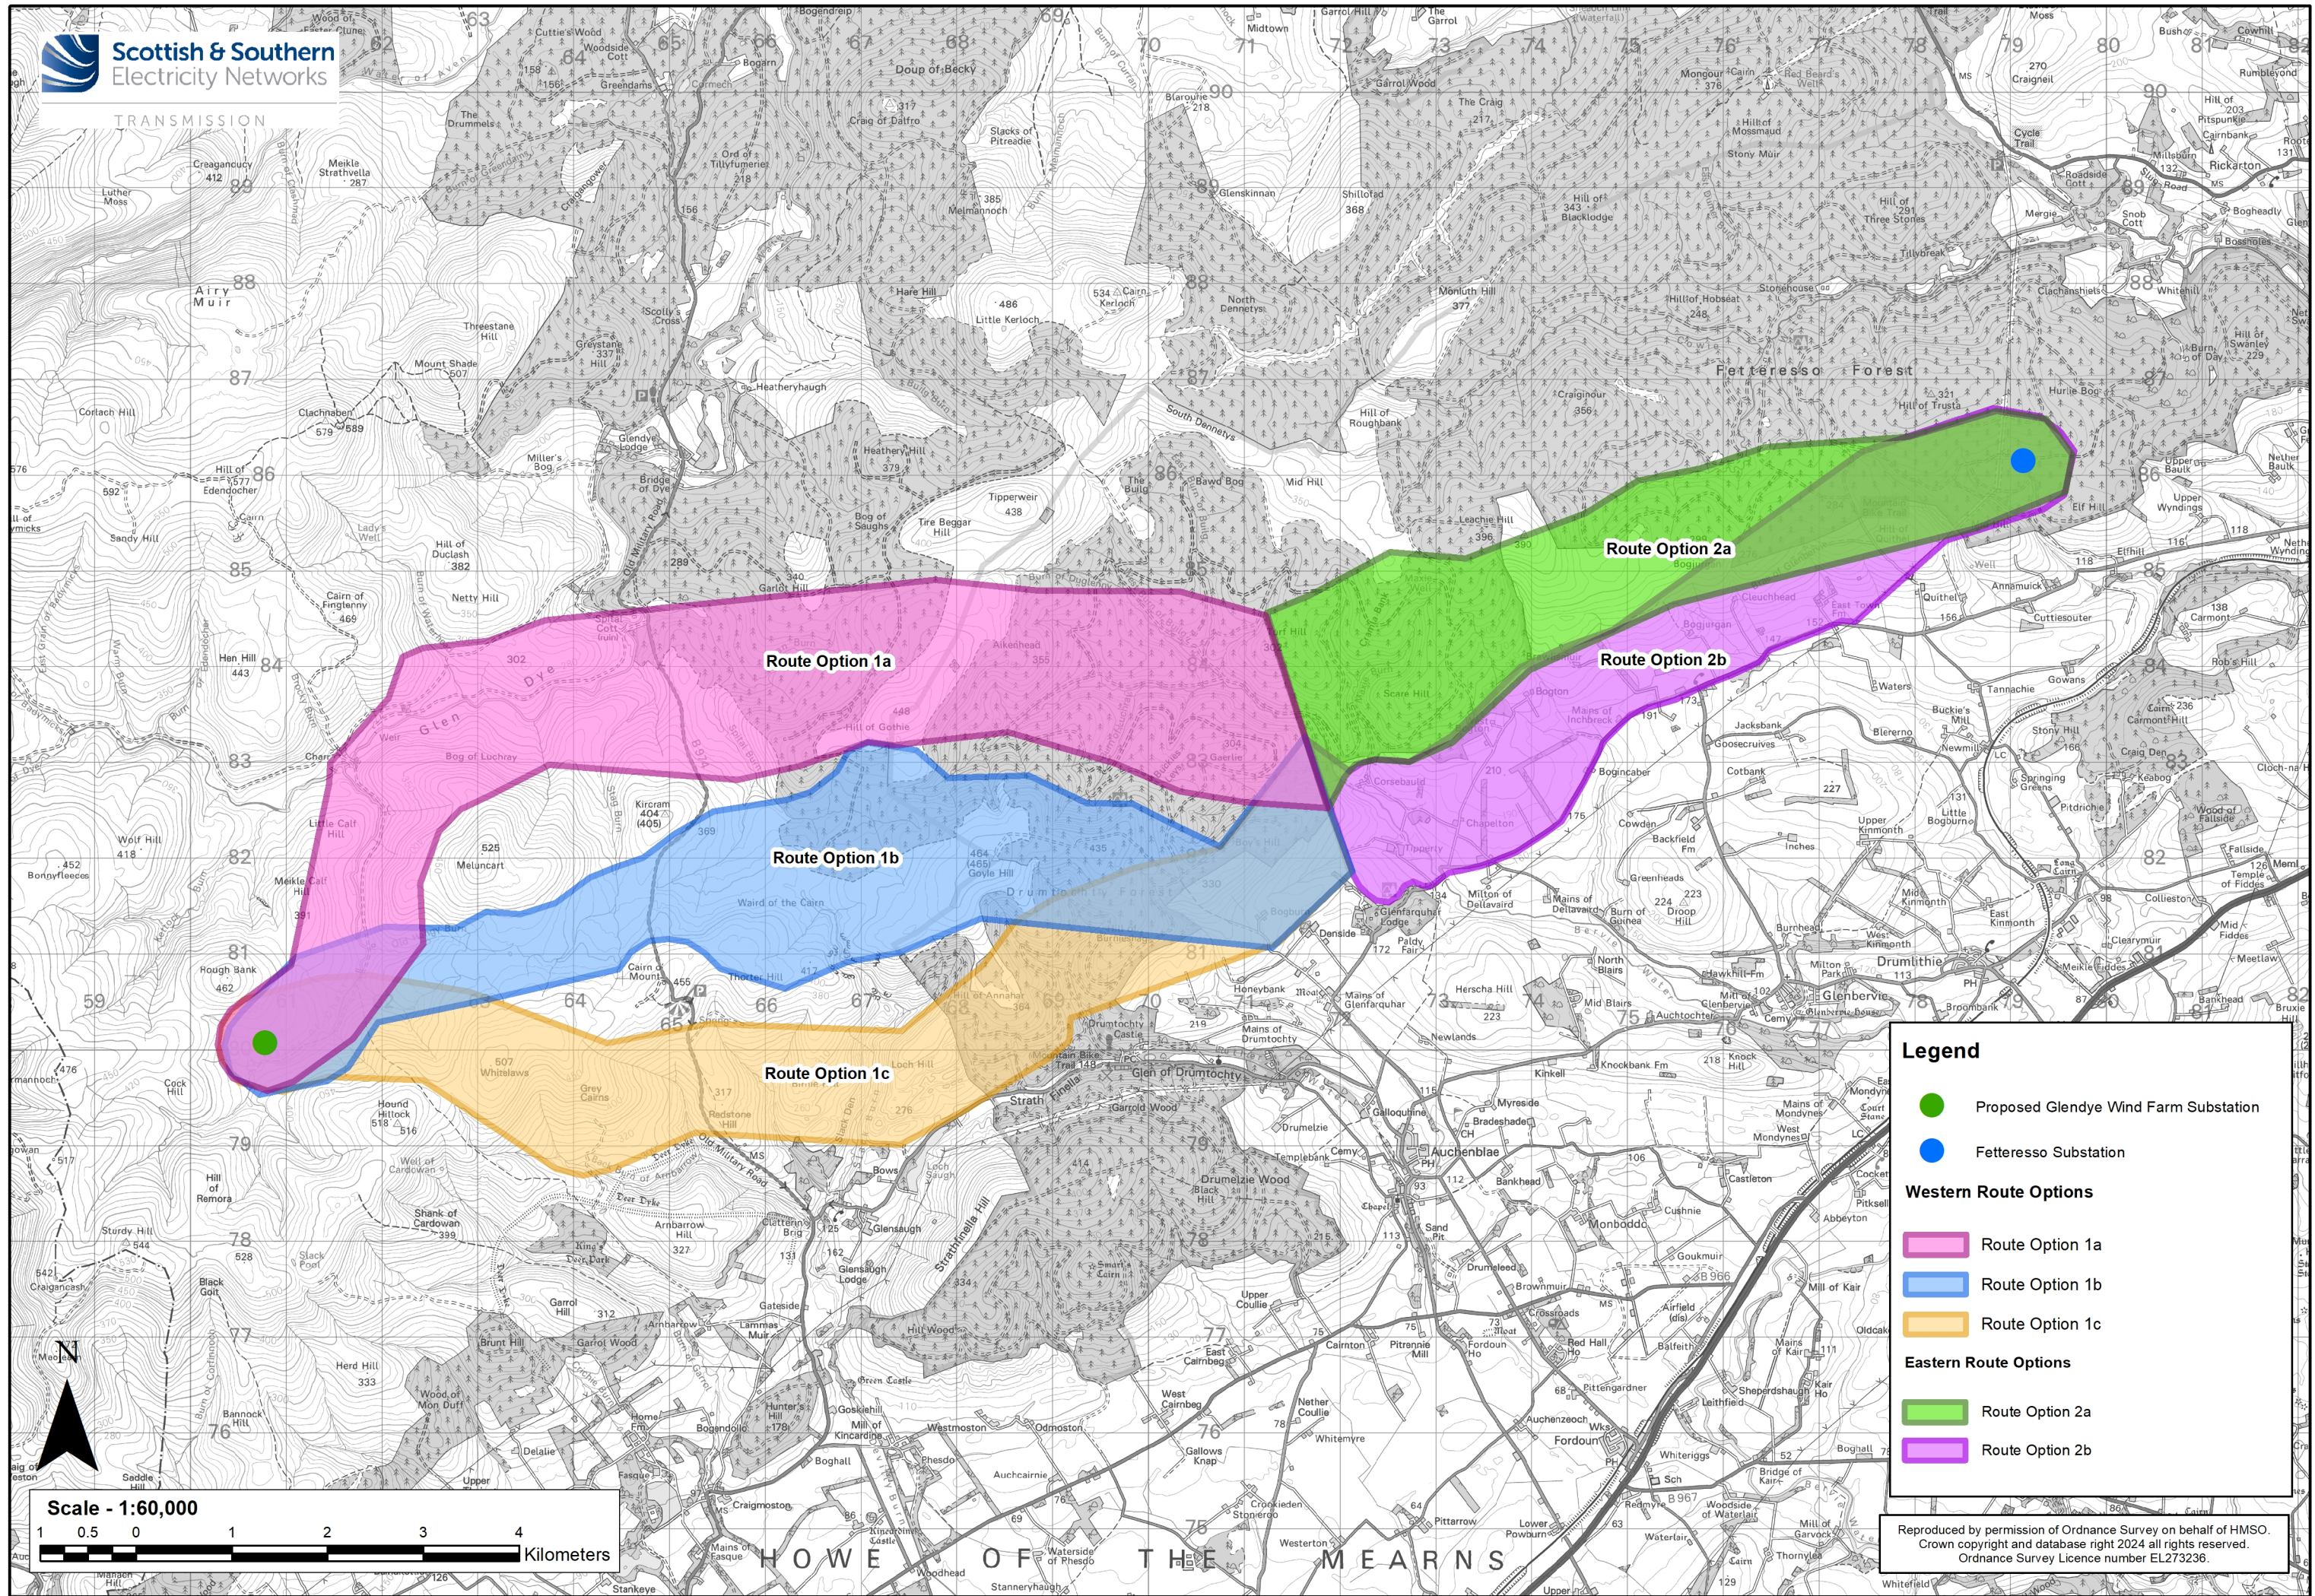

TRANSMISSION

Legend

- Proposed Glendye Wind Farm Substation
- Fetteresso Substation

Western Route Options

- Route Option 1a
- Route Option 1b
- Route Option 1c

Eastern Route Options

- Route Option 2a
- Route Option 2b

Reproduced by permission of Ordnance Survey on behalf of HMSO.
Crown copyright and database right 2024 all rights reserved.
Ordnance Survey Licence number EL273236.