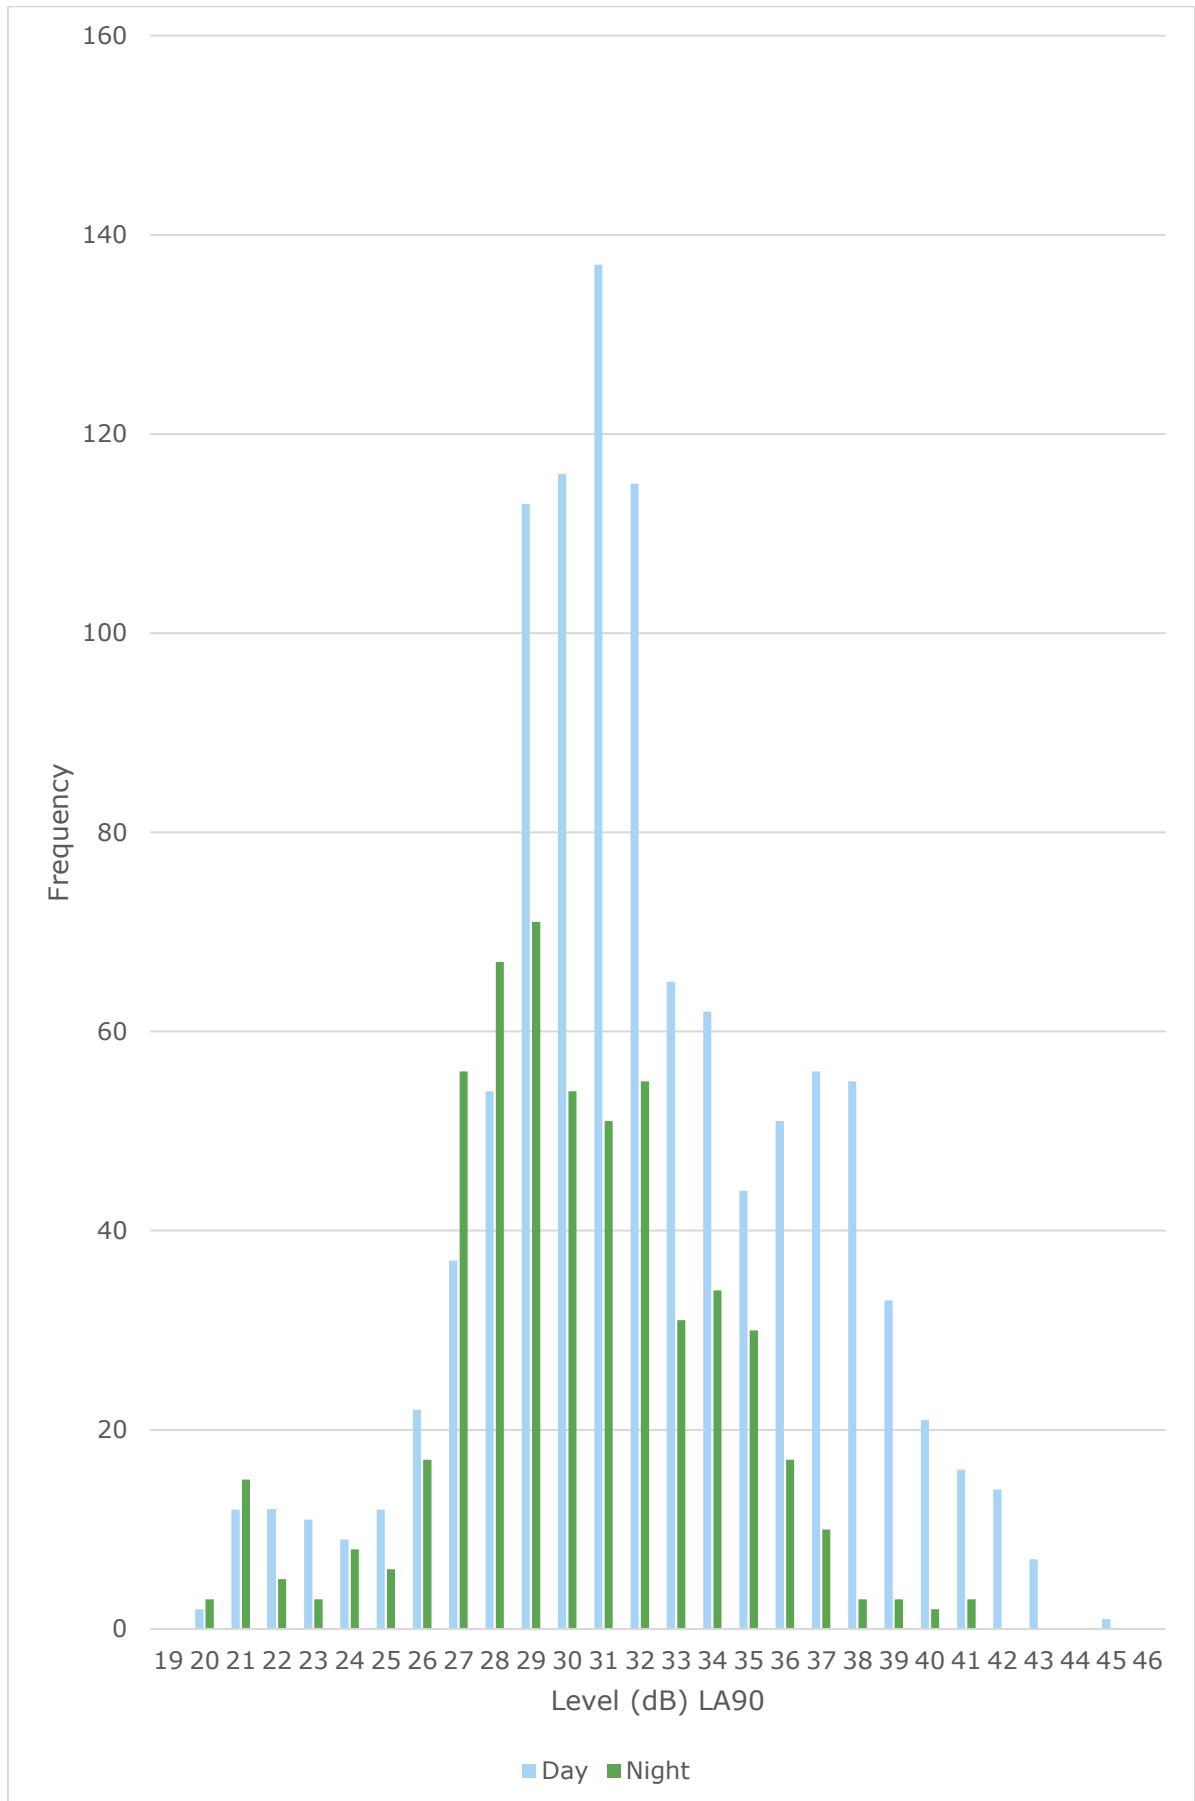

## APPENDIX 14.3: BASELINE NOISE DATA

1.	MEASURED BACKGROUND LA90 NOISE LEVELS NSR 1.1	2
2.	MEASURED BACKGROUND LA90 NOISE LEVELS NSR 1.2	3
3.	MEASURED BACKGROUND LA90 NOISE LEVELS NSR 1.3	4

# 1. MEASURED BACKGROUND LA90 NOISE LEVELS NSR 1.1

## 2. MEASURED BACKGROUND LA90 NOISE LEVELS NSR 1.2

### 3. MEASURED BACKGROUND LA90 NOISE LEVELS NSR 1.3