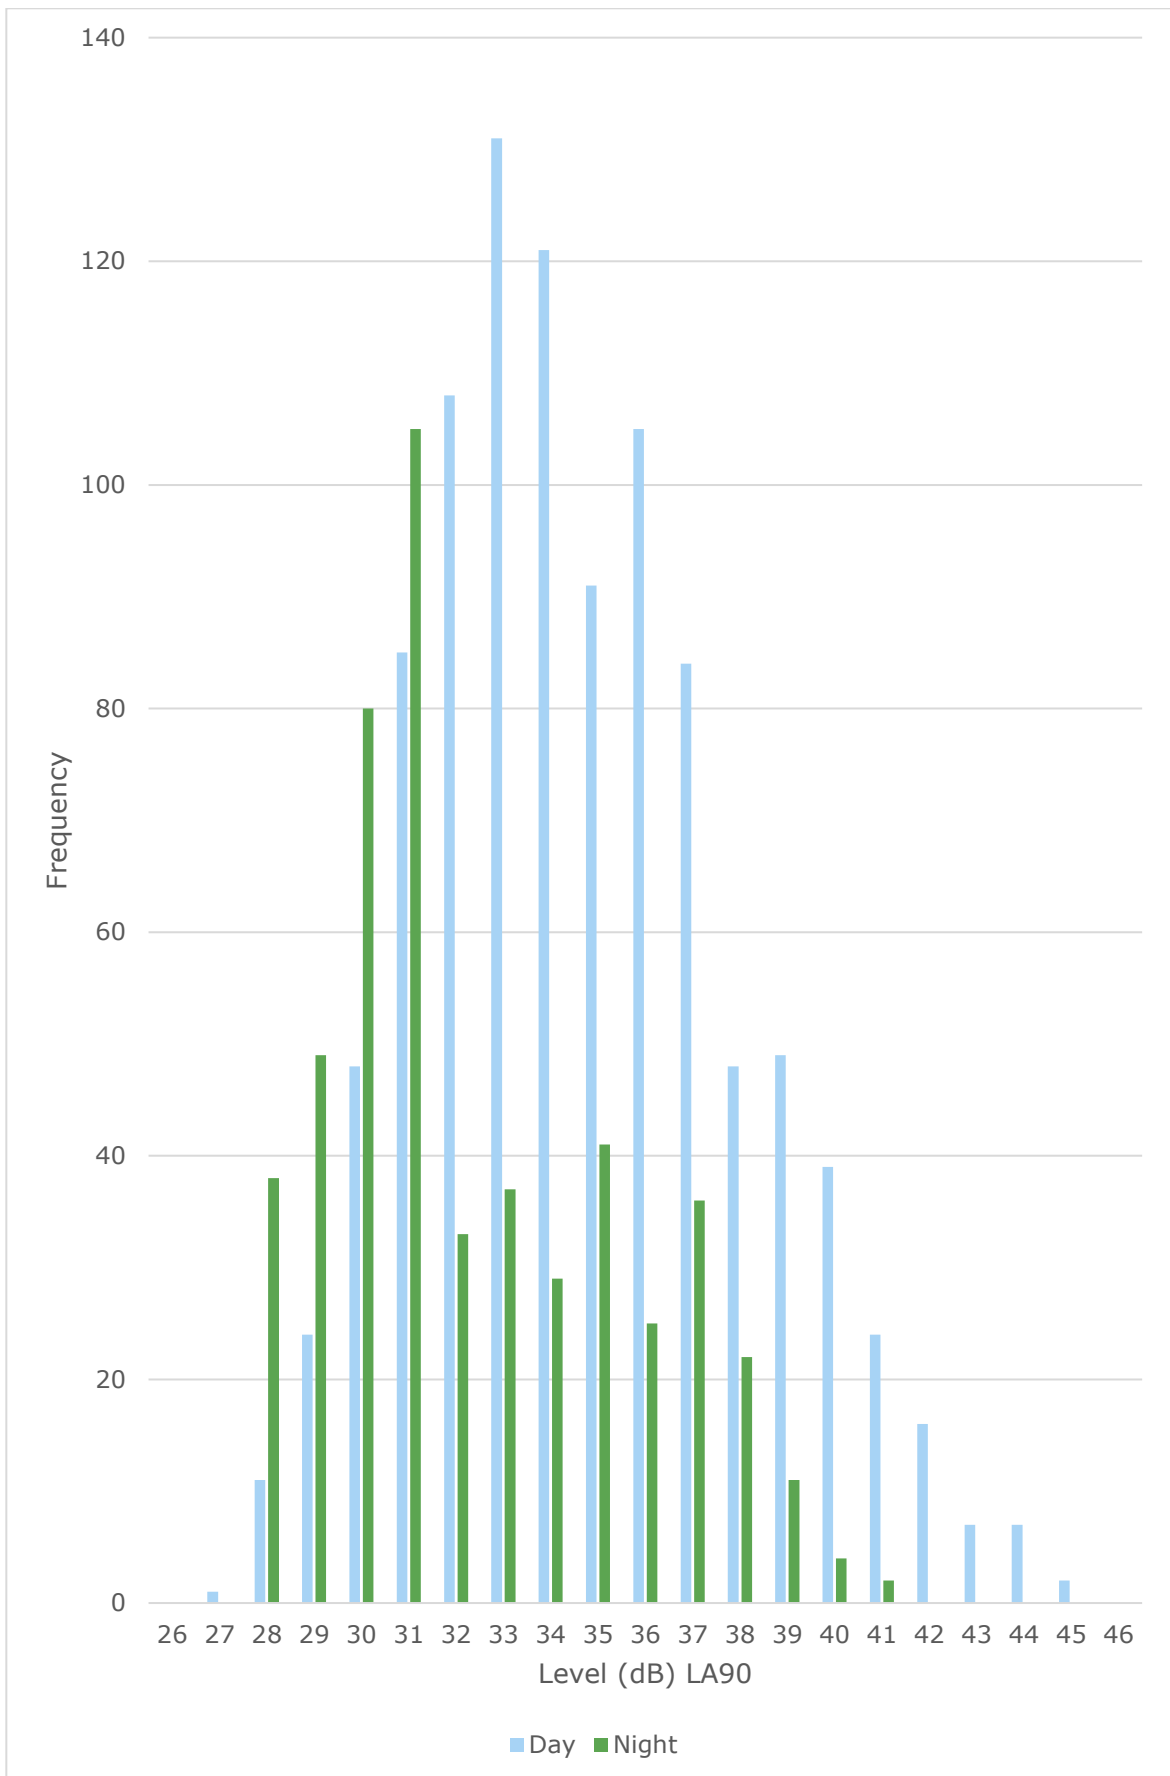

## APPENDIX 14.3: BASELINE NOISE DATA

1.	MEASURED BACKGROUND LA90 NOISE LEVELS NSR 1.1	2
2.	MEASURED BACKGROUND LA90 NOISE LEVELS NSR 1.2	3
3.	MEASURED BACKGROUND LA90 NOISE LEVELS NSR 1.3	4

# 1. MEASURED BACKGROUND LA90 NOISE LEVELS NSR 1.1

## 2. MEASURED BACKGROUND LA90 NOISE LEVELS NSR 1.2

### 3. MEASURED BACKGROUND LA90 NOISE LEVELS NSR 1.3