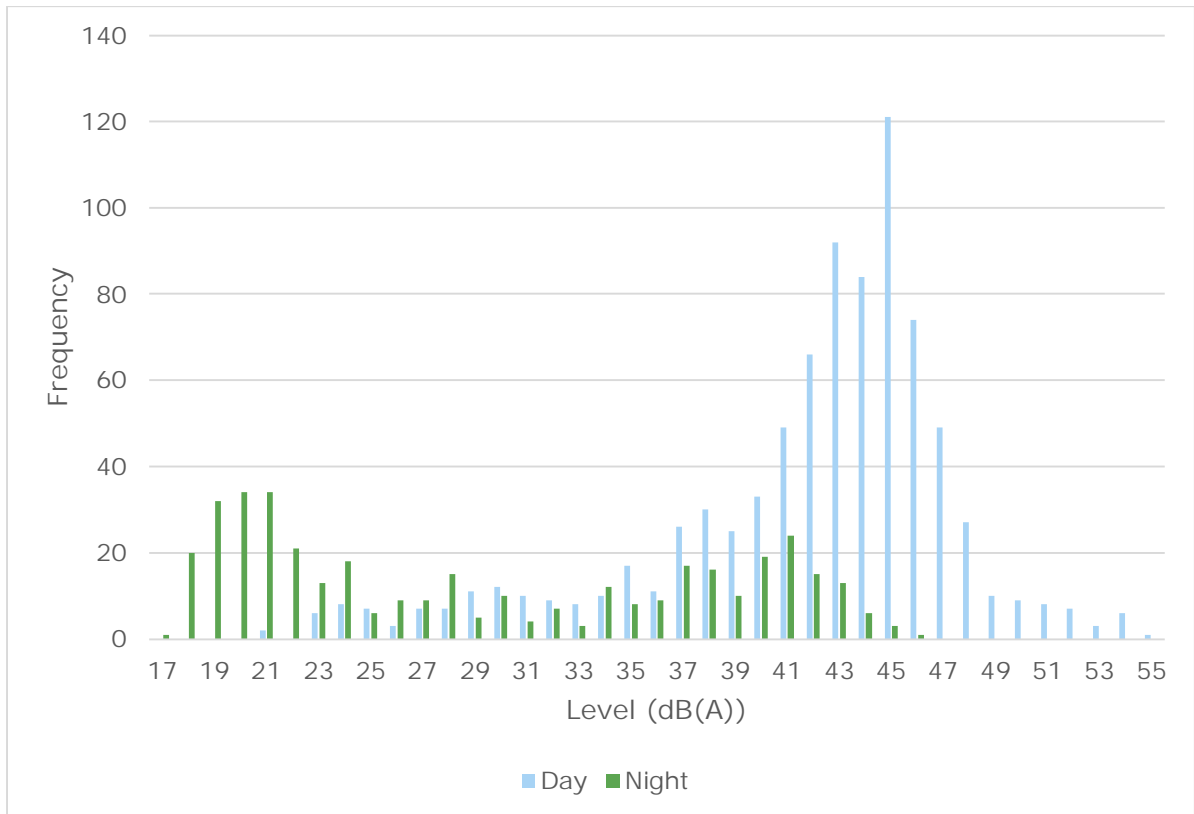

Figure 0-2 Measured Background LA90 Noise Levels for SLM 2

Figure 0-3 Measured Background LA90 Noise Levels for SLM 3

Figure 0-4 Measured Background LA90 Noise Levels for SLM 4

Figure 0-5 Measured Background LA90 Noise Levels for SLM 5