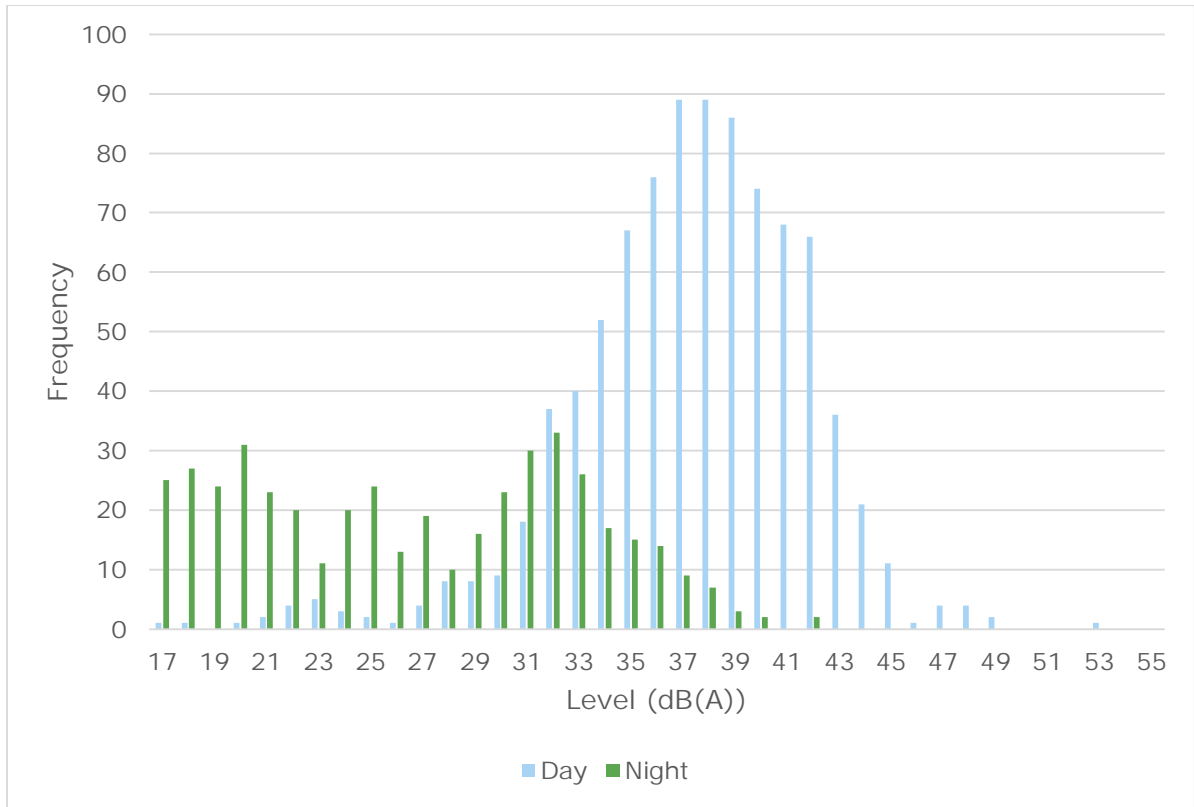

Figure 0-2 Measured Background LA90 Noise Levels for SLM 2

Figure 0-3 Measured Background LA90 Noise Levels for SLM 3

Figure 0-4 Measured Background LA90 Noise Levels for SLM 4

Figure 0-5 Measured Background LA90 Noise Levels for SLM 5