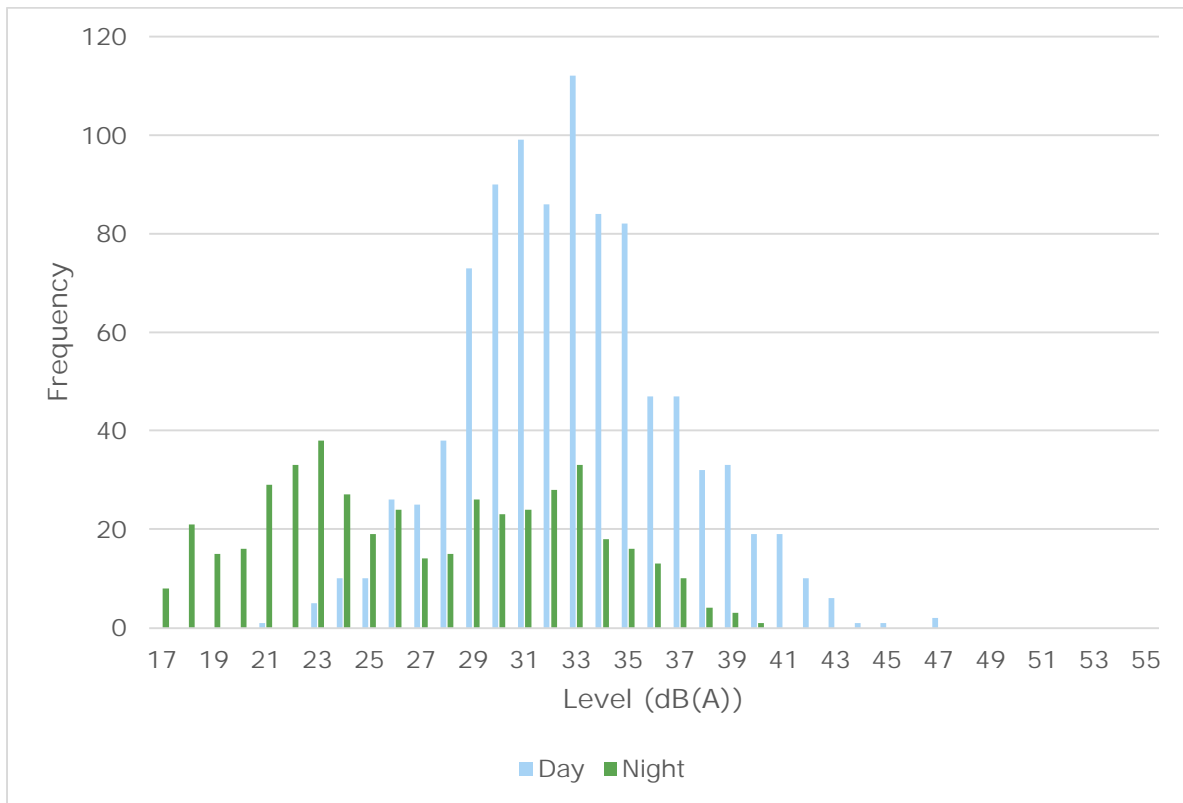

TECHNICAL APPENDIX 13.5: HISTOGRAMS OF SOUND LEVEL METER DATA LA_{EQ}

CONTENTS

1.1	Histograms of Sound Level Meter data LA _{eq}	1
-----	---	---

1.1 Histograms of Sound Level Meter data LAeq

Figure 0-1 Measured Background LA90 Noise Levels for Sound Level Meter (SLM) 1

Figure 0-2 Measured Background LA90 Noise Levels for SLM 2

Figure 0-3 Measured Background LA90 Noise Levels for SLM 3

Figure 0-4 Measured Background LA90 Noise Levels for SLM 4

Figure 0-5 Measured Background LA90 Noise Levels for SLM 5