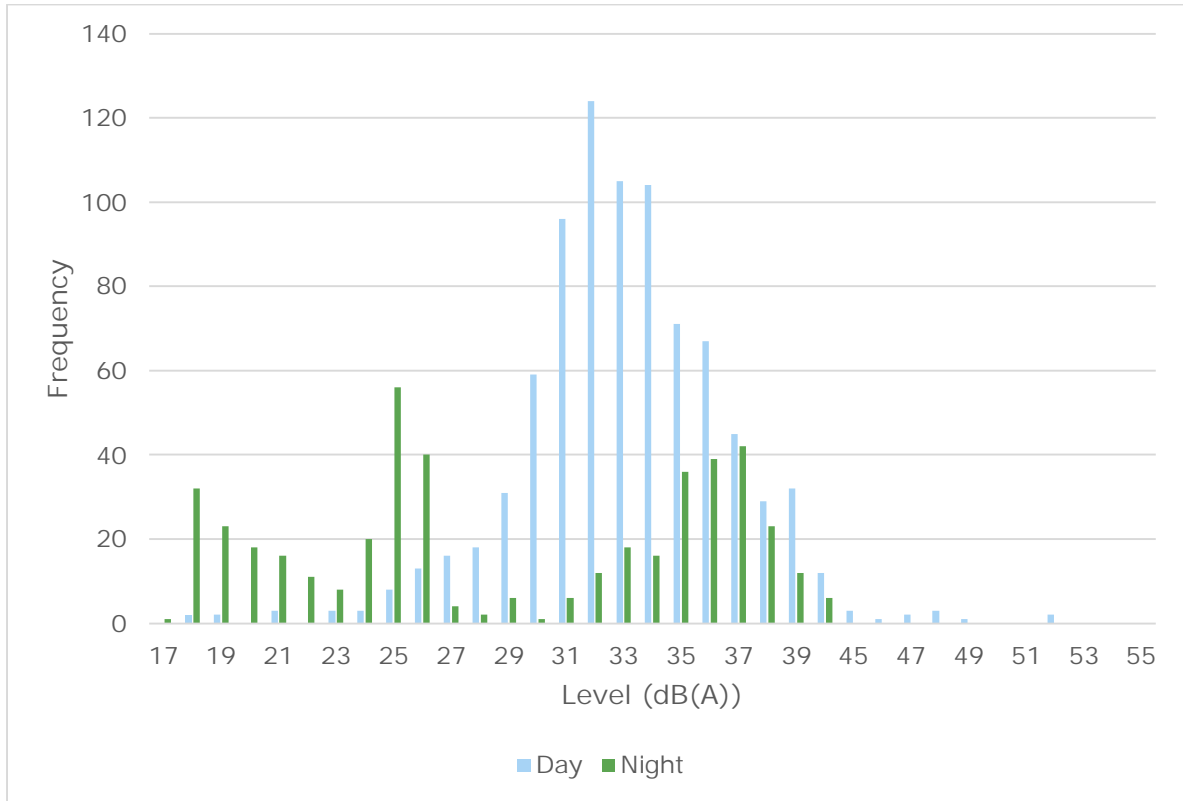

TECHNICAL APPENDIX 13.5: HISTOGRAMS OF SOUND LEVEL METER DATA LA_{EQ}

CONTENTS

1.1	Histograms of Sound Level Meter data LA _{eq}	1
-----	---	---

1.1 Histograms of Sound Level Meter data LAeq

Figure 0-1 Measured Background LA90 Noise Levels for Sound Level Meter (SLM) 1

Figure 0-2 Measured Background LA90 Noise Levels for SLM 2

Figure 0-3 Measured Background LA90 Noise Levels for SLM 3

Figure 0-4 Measured Background LA90 Noise Levels for SLM 4

Figure 0-5 Measured Background LA90 Noise Levels for SLM 5