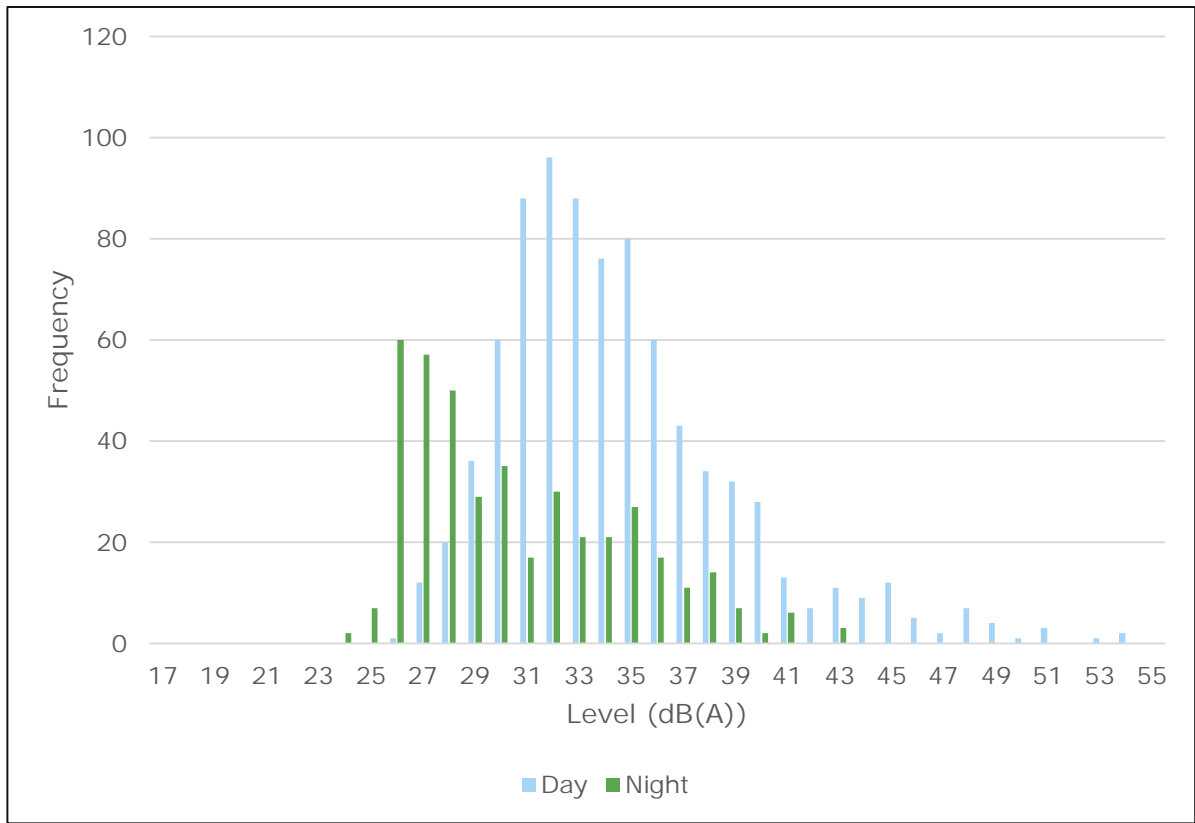

Figure 0-2 Measured Background LA90 Noise Levels for SLM 2

Figure 0-3 Measured Background LA90 Noise Levels for SLM 3

Figure 0-4 Measured Background LA90 Noise Levels for SLM 4

Figure 0-5 Measured Background LA90 Noise Levels for SLM 5