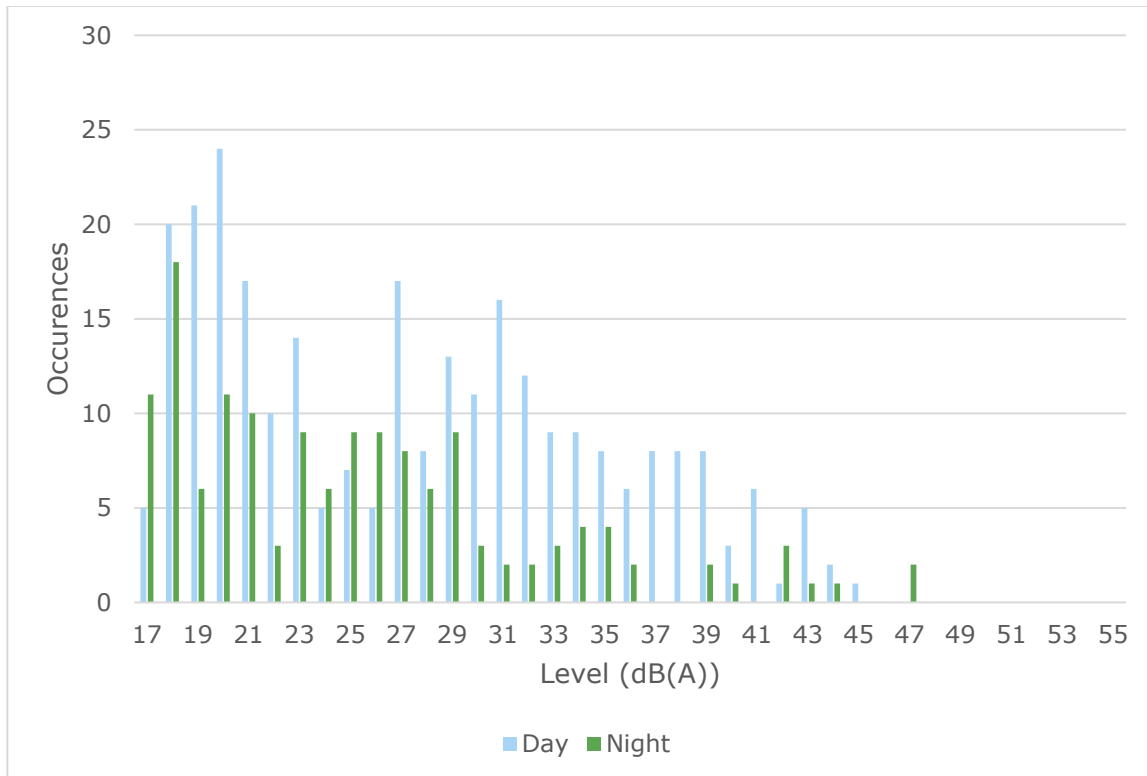

TECHNICAL APPENDIX 14.5: HISTOGRAMS OF SOUND LEVEL METER DATA LAEQ

1. APPENDIX 14.5 HISTOGRAMS OF SOUND LEVEL METER DATA LAEQ

1-2

1. APPENDIX 14.5 HISTOGRAMS OF SOUND LEVEL METER DATA LAEQ

Figure 1-1: Measured Background L_{A90} Noise Levels for Sound Level Meter at NSR 1

Figure 1-2: Measured Background L_{A90} Noise Levels for Sound Level Meter at NSR 2