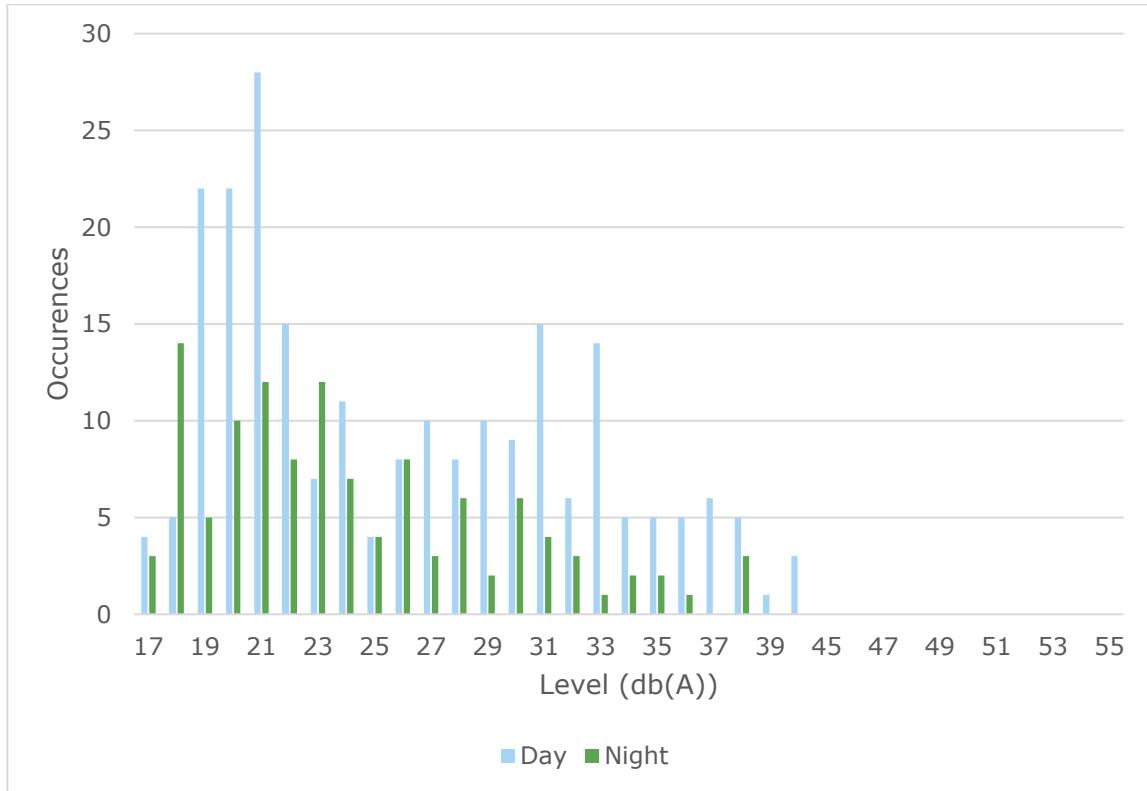

TECHNICAL APPENDIX 14.5: HISTOGRAMS OF SOUND LEVEL METER DATA LAEQ

1. APPENDIX 14.5 HISTOGRAMS OF SOUND LEVEL METER DATA LAEQ

1-2

1. APPENDIX 14.5 HISTOGRAMS OF SOUND LEVEL METER DATA LAEQ

Figure 1-1: Measured Background L_{A90} Noise Levels for Sound Level Meter at NSR 1

Figure 1-2: Measured Background L_{A90} Noise Levels for Sound Level Meter at NSR 2