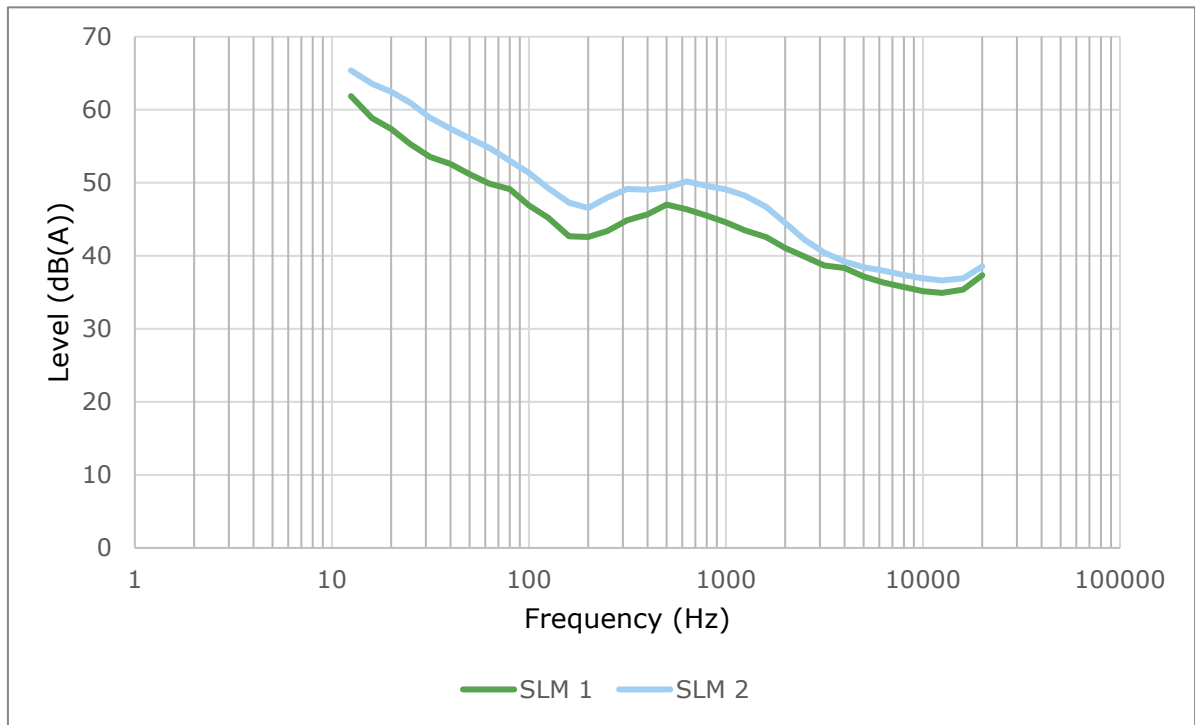

TECHNICAL APPENDIX 14.6: LZEQ SPECTRA

1.	TECHNICAL APPENDIX 14.6 LZEQ SPECTRA	1-2
-----------	---	------------

1. TECHNICAL APPENDIX 14.6 LZEQ SPECTRA

Figure 1-1: Daytime Measured LZ90 Frequency Spectra at Measured Locations

Figure 1-2: Night-time Measured LZ90 Frequency Spectra at Measured Locations