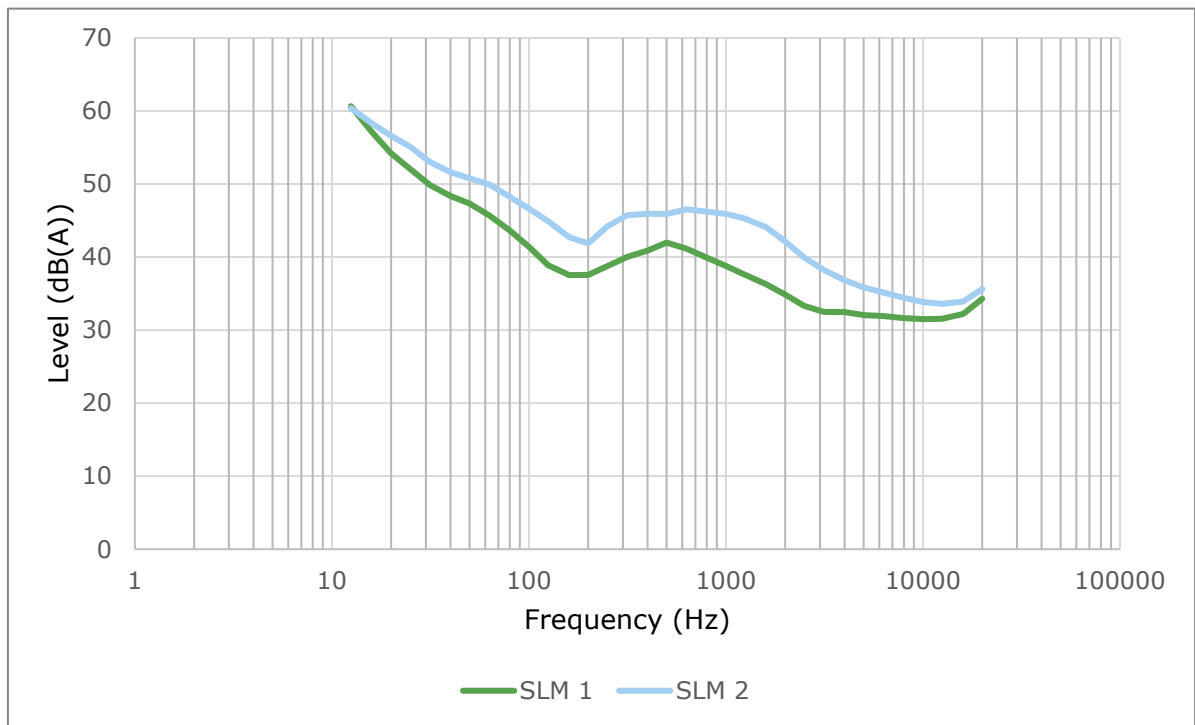

TECHNICAL APPENDIX 14.6: LZEQ SPECTRA

1.	TECHNICAL APPENDIX 14.6 LZEQ SPECTRA	1-2
-----------	---	------------

1. TECHNICAL APPENDIX 14.6 LZEQ SPECTRA

Figure 1-1: Daytime Measured LZ90 Frequency Spectra at Measured Locations

Figure 1-2: Night-time Measured LZ90 Frequency Spectra at Measured Locations