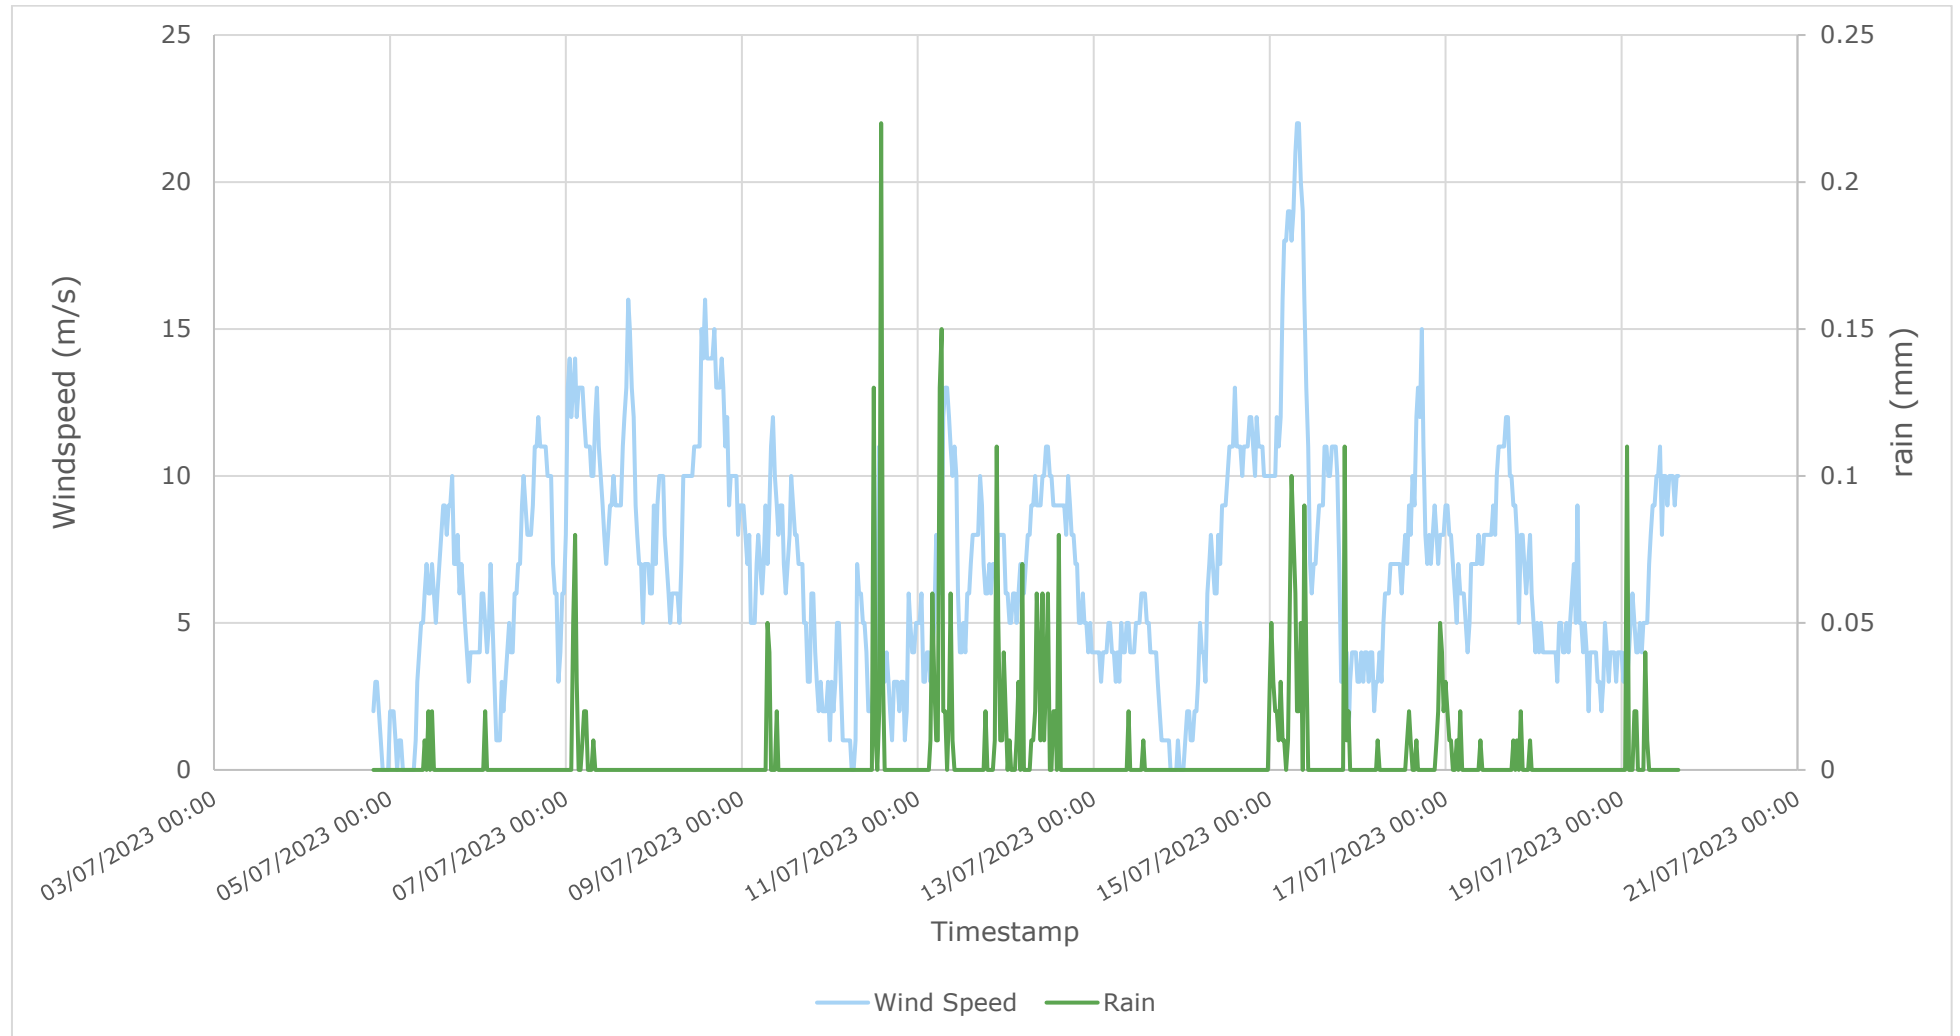

TECHNICAL APPENDIX 13.4: METEOROLOGICAL DATA

1.	APPENDIX 13.4 METEOROLOGICAL DATA	1
-----------	--	----------

1. APPENDIX 13.4 METEOROLOGICAL DATA

Figure 1: Meteorological Data