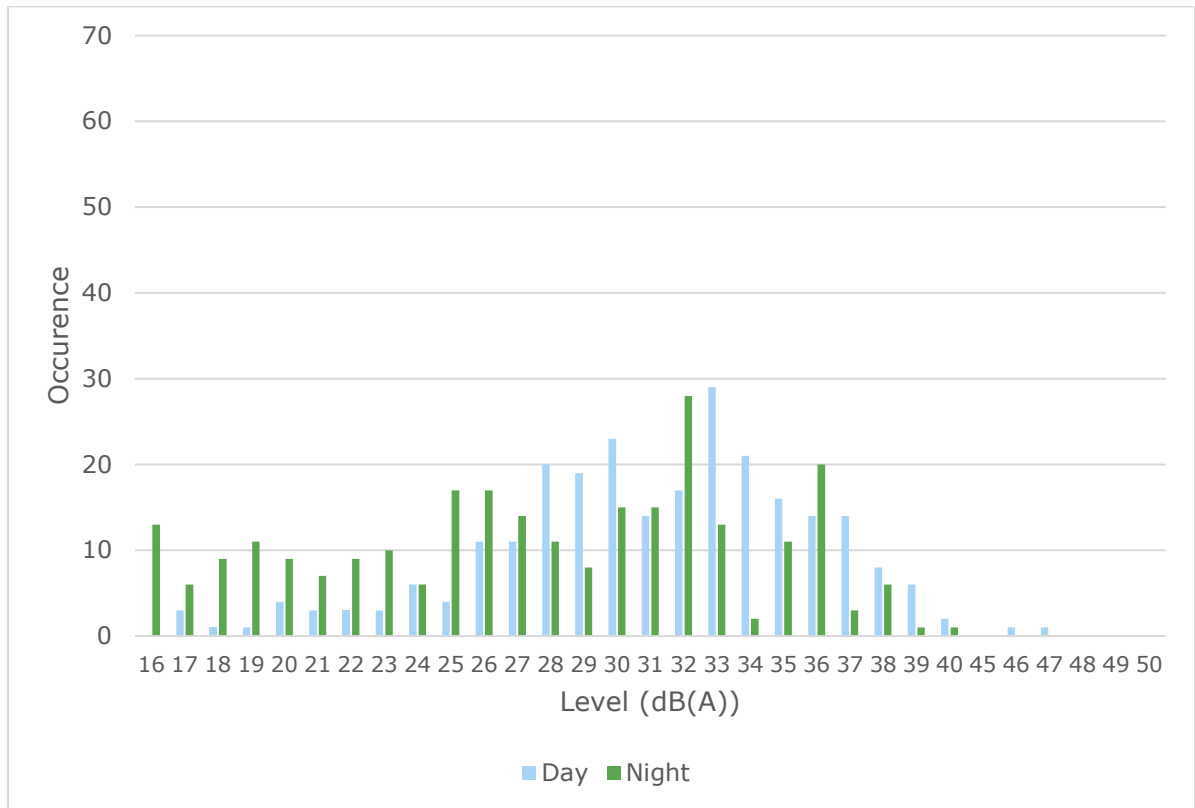

TECHNICAL APPENDIX 13.5: HISTOGRAMS OF SOUND LEVEL METER DATA LAEQ

1. APPENDIX 13.5 HISTOGRAMS OF SOUND LEVEL METER DATA LAEQ

1

1. APPENDIX 13.5 HISTOGRAMS OF SOUND LEVEL METER DATA LAEQ

Figure 1: Measured Background LA90 Noise Levels for Sound Level Meter (SLM) 1

Figure 2: Measured Background LA90 Noise Levels for SLM 2

Figure 3: Measured Background LA90 Noise Levels for SLM 3

Figure 4: Measured Background LA90 Noise Levels for SLM 4