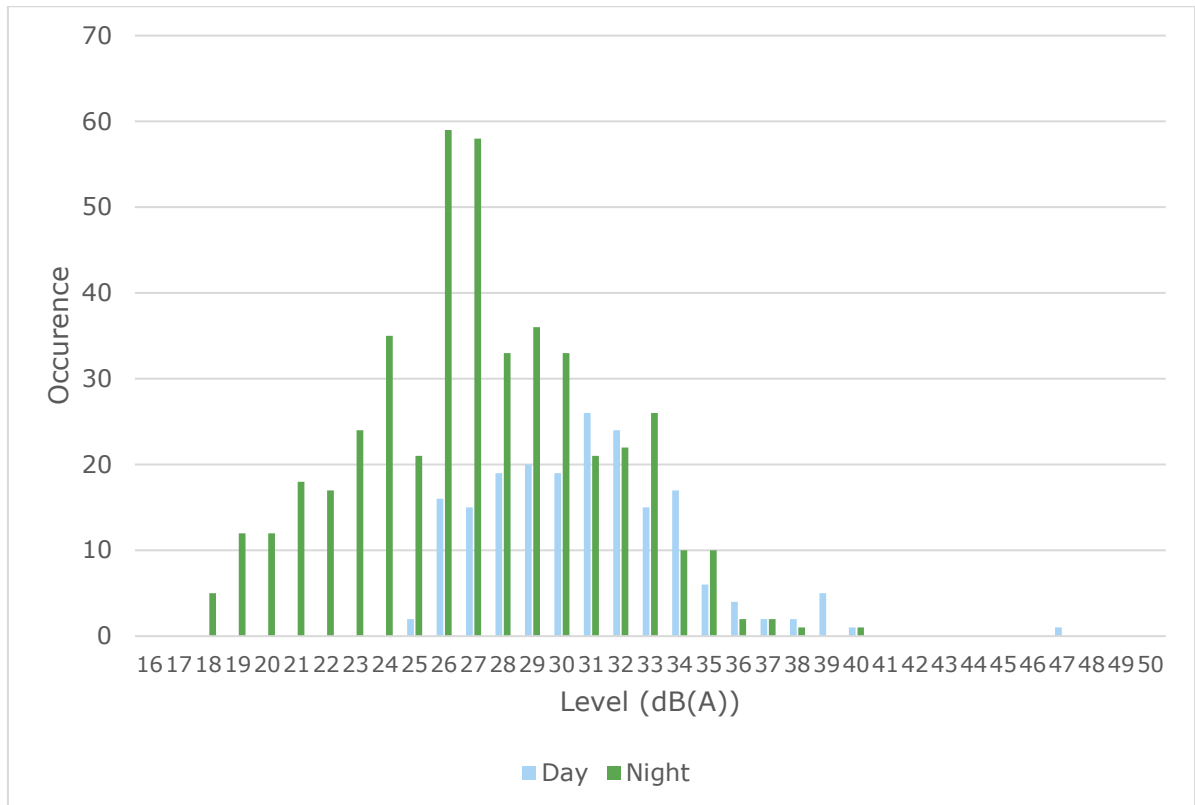

TECHNICAL APPENDIX 13.5: HISTOGRAMS OF SOUND LEVEL METER DATA LAEQ

1. APPENDIX 13.5 HISTOGRAMS OF SOUND LEVEL METER DATA LAEQ

1

1. APPENDIX 13.5 HISTOGRAMS OF SOUND LEVEL METER DATA LAEQ

Figure 1: Measured Background LA90 Noise Levels for Sound Level Meter (SLM) 1

Figure 2: Measured Background LA90 Noise Levels for SLM 2

Figure 3: Measured Background LA90 Noise Levels for SLM 3

Figure 4: Measured Background LA90 Noise Levels for SLM 4