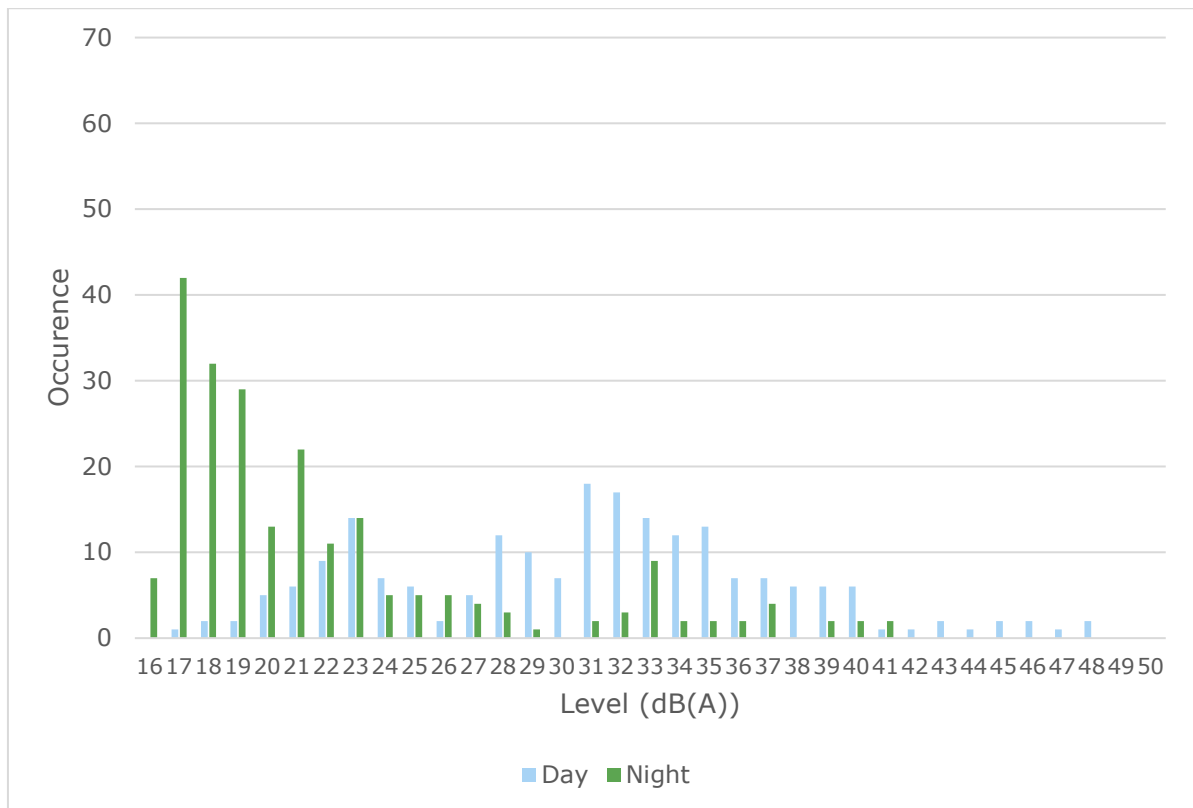

Figure 2: Measured Background LA90 Noise Levels for SLM 2

Figure 3: Measured Background LA90 Noise Levels for SLM 3

Figure 4: Measured Background LA90 Noise Levels for SLM 4