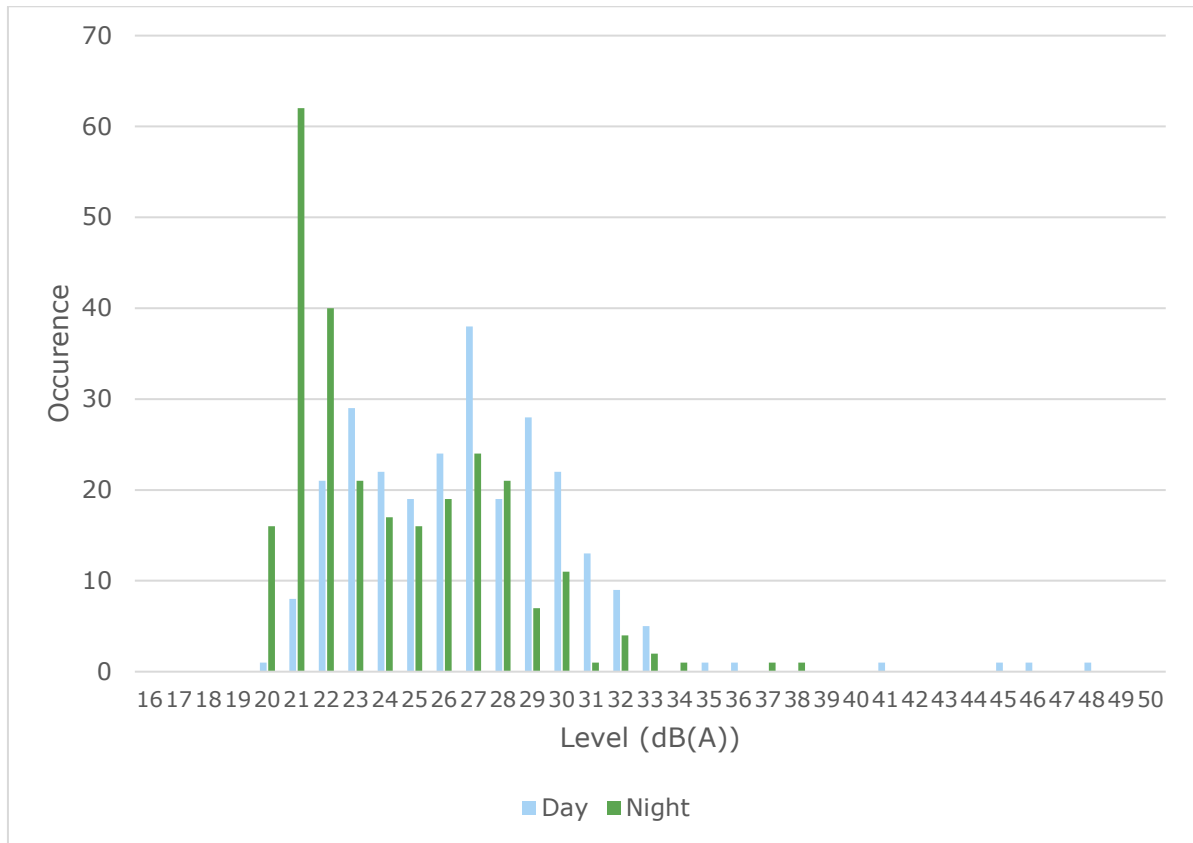

Figure 2: Measured Background LA90 Noise Levels for SLM 2

Figure 3: Measured Background LA90 Noise Levels for SLM 3

Figure 4: Measured Background LA90 Noise Levels for SLM 4