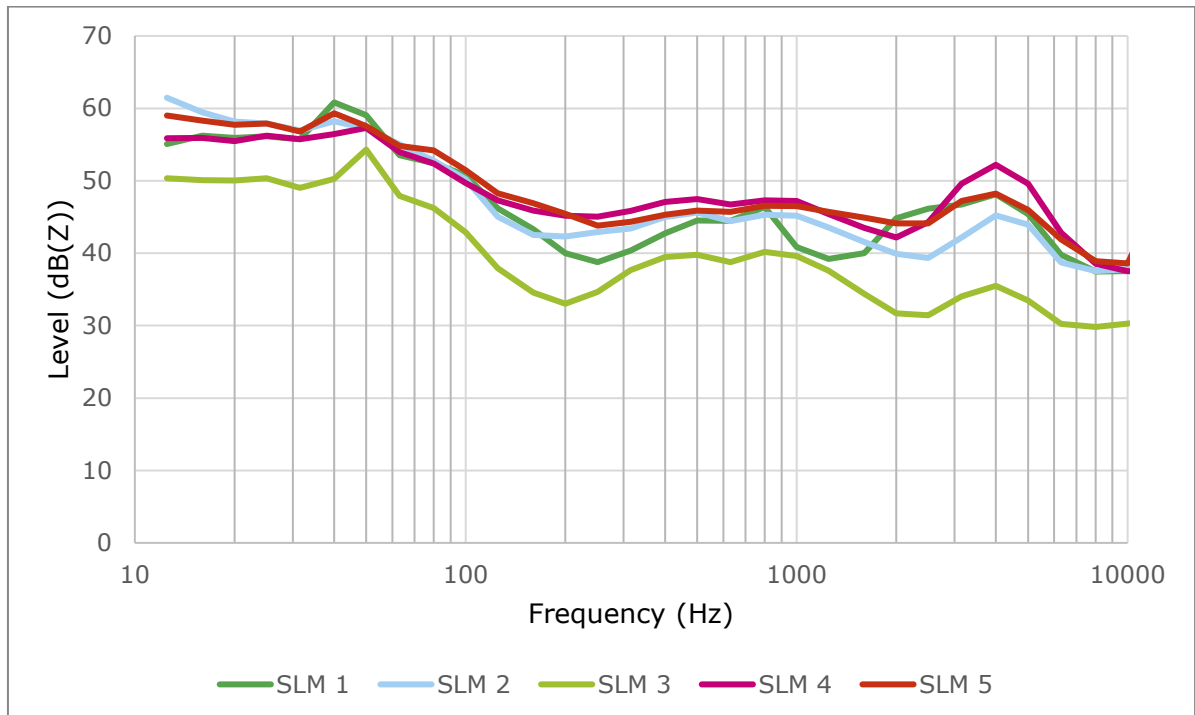

TECHNICAL APPENDIX 13.6: LZEQ SPECTRA

1.	TECHNICAL APPENDIX 13.6 LZEQ SPECTRA	1
-----------	---	----------

1. TECHNICAL APPENDIX 13.6 LZEQ SPECTRA

Figure 1: Daytime Measured LZ90 Frequency Spectra at Measured Locations

Figure 2: Night-time Measured LZ90 Frequency Spectra at Measured Locations