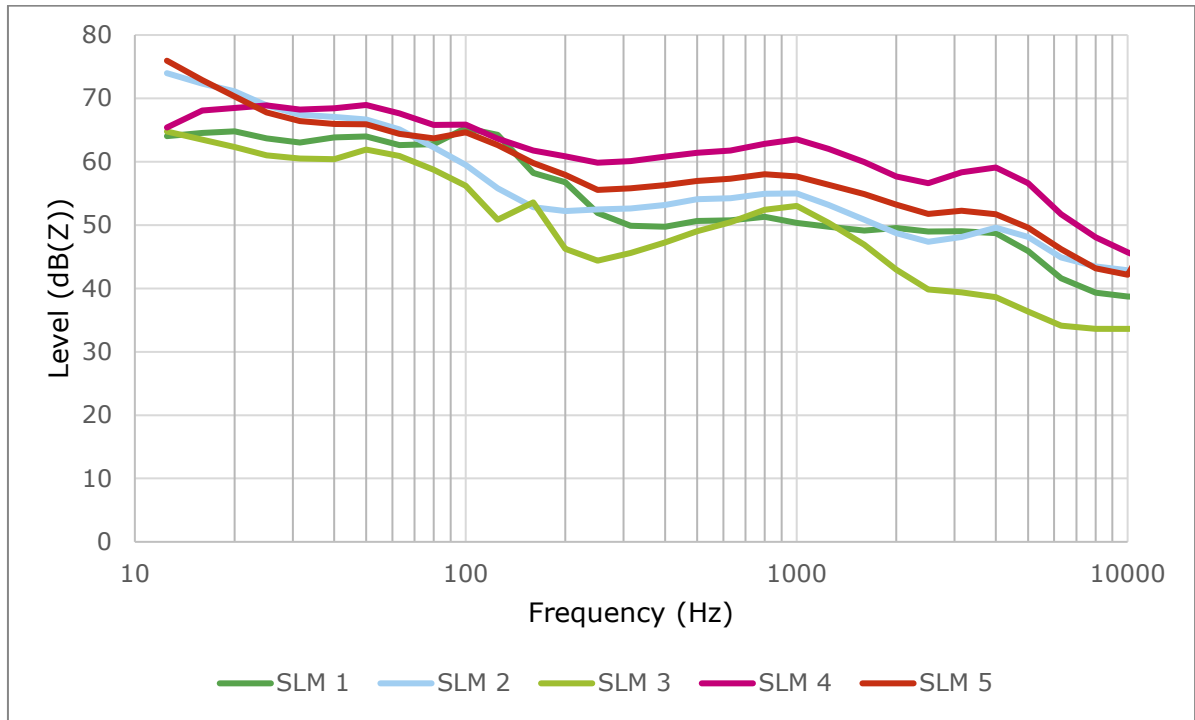

TECHNICAL APPENDIX 13.6: LZEQ SPECTRA

1.	TECHNICAL APPENDIX 13.6 LZEQ SPECTRA	1
-----------	---	----------

1. TECHNICAL APPENDIX 13.6 LZEQ SPECTRA

Figure 1: Daytime Measured LZ90 Frequency Spectra at Measured Locations

Figure 2: Night-time Measured LZ90 Frequency Spectra at Measured Locations