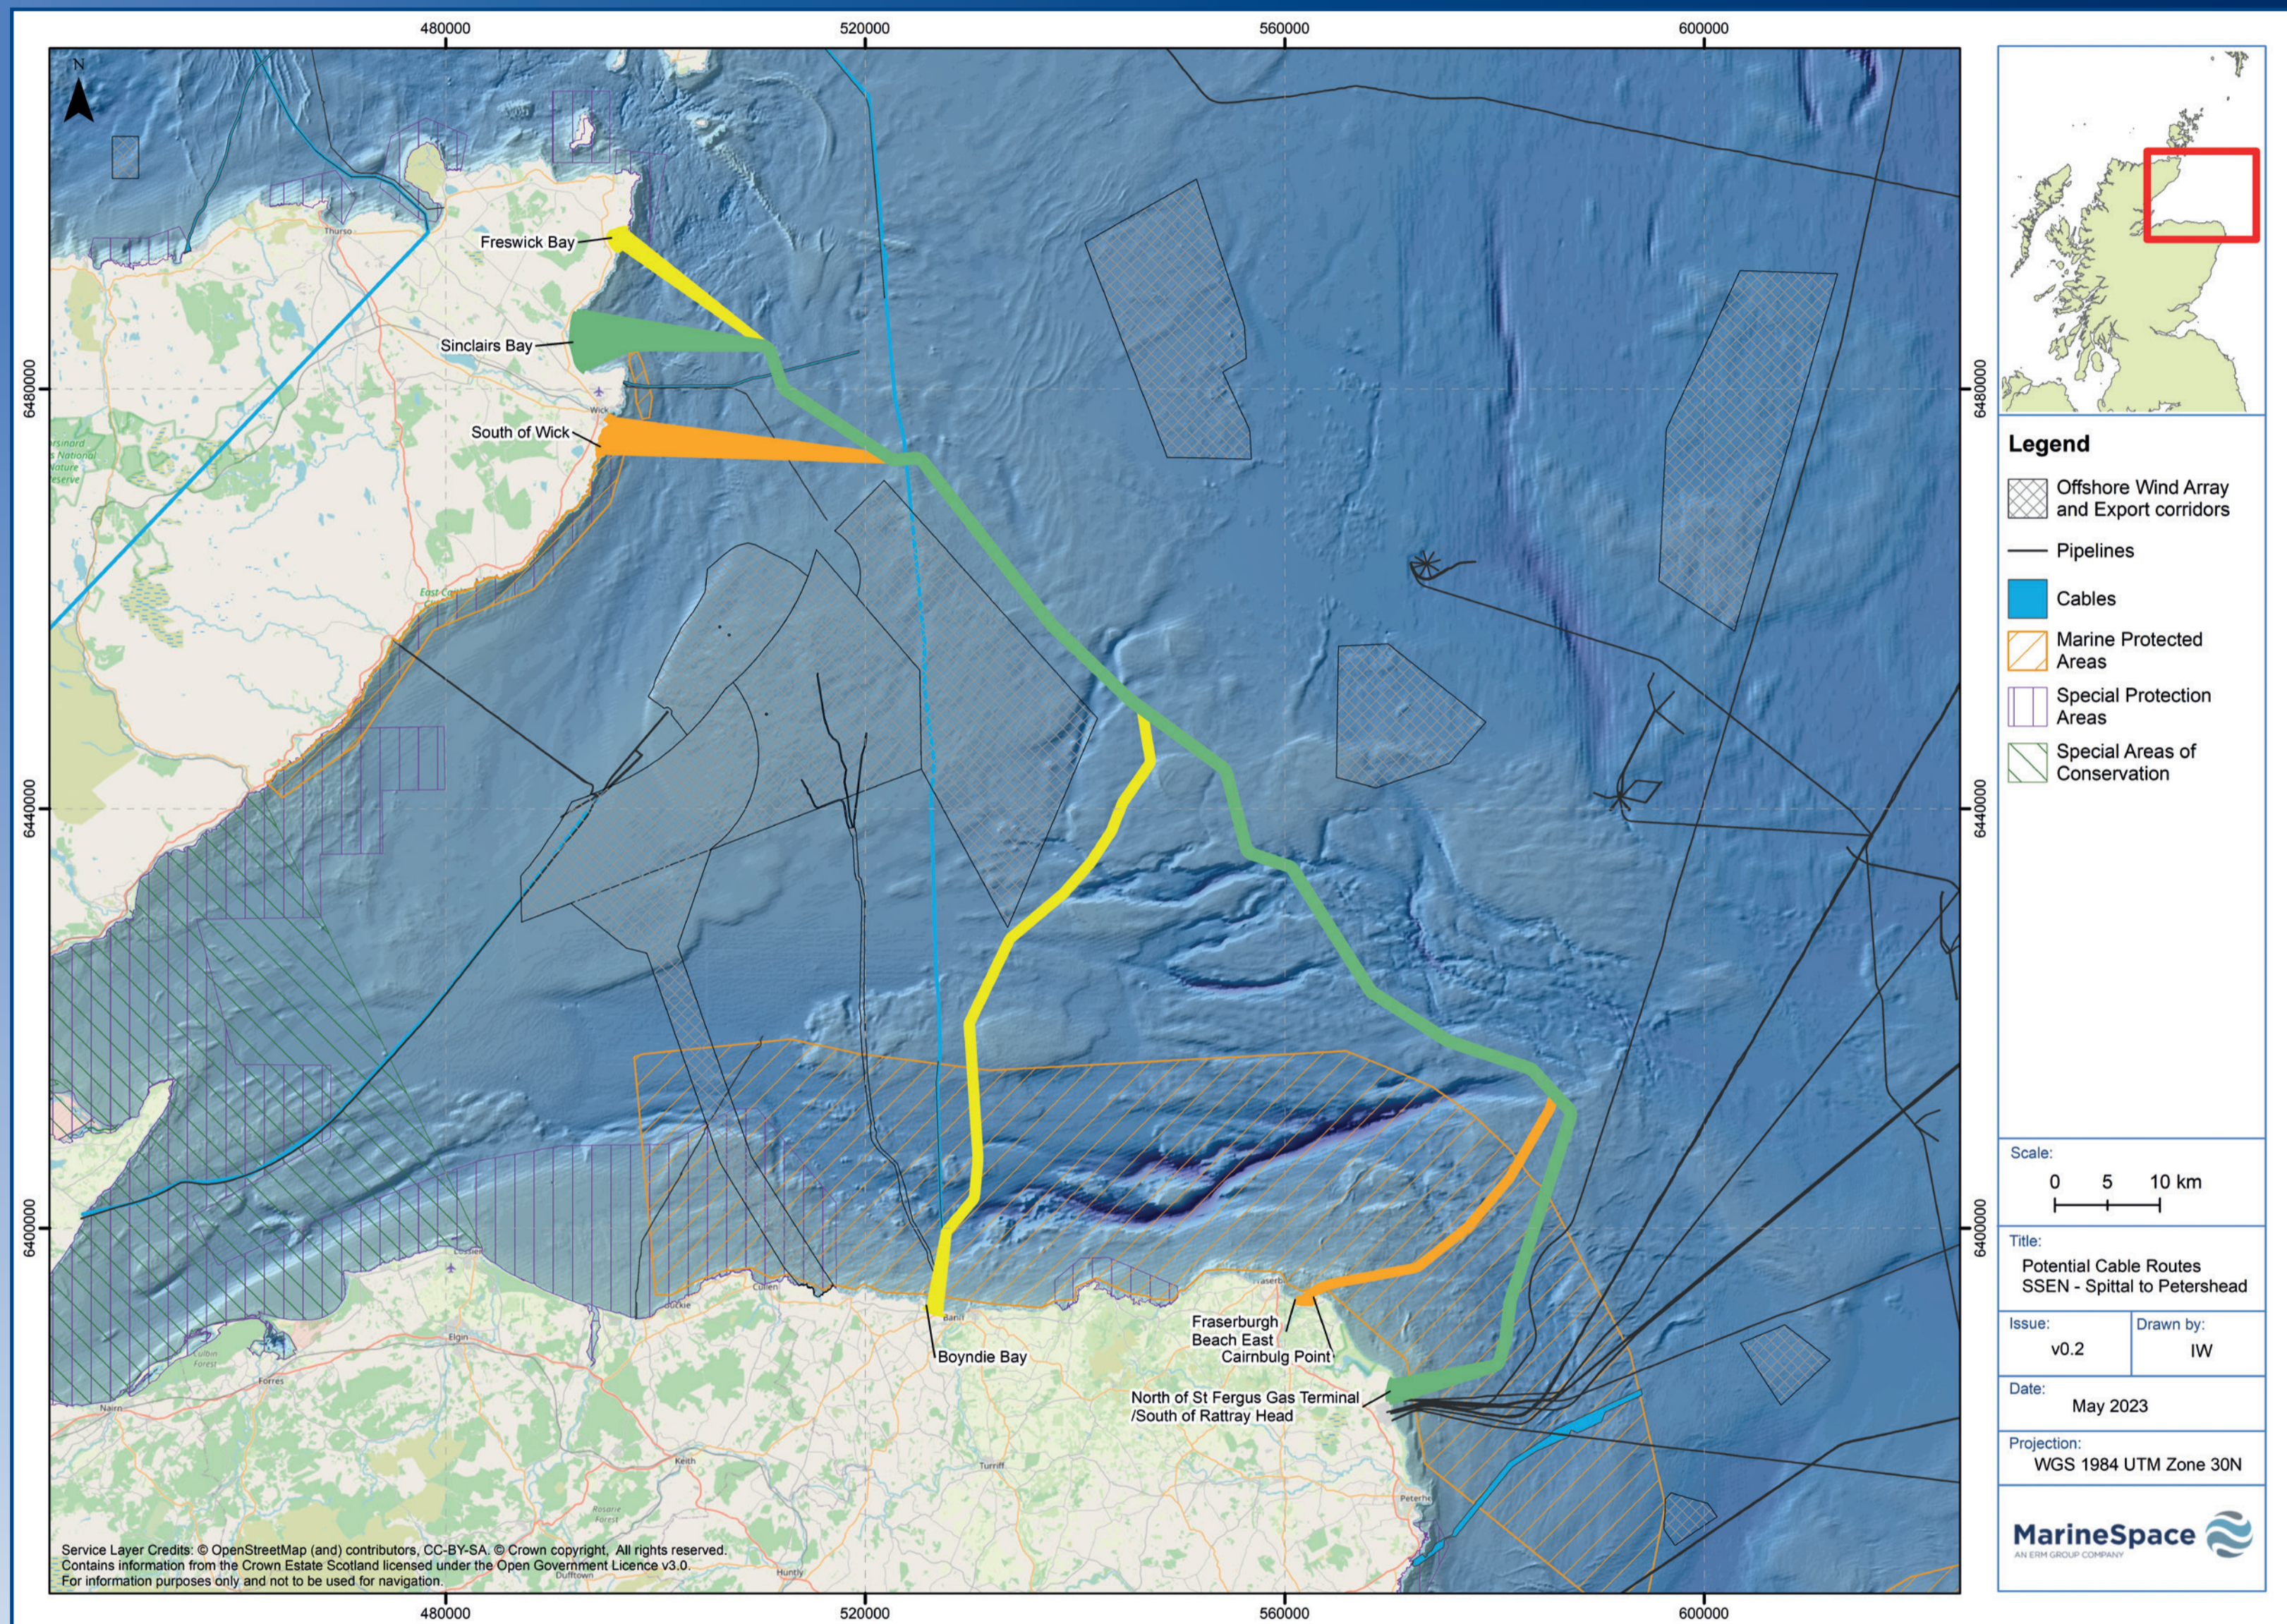

Spittal to Peterhead

Potential cable routes

@ssencommunity

@setransmission

www.ssen-transmission.co.uk/projects/project-map/spittal--peterhead-subsea-cable-link/

Spittal to Peterhead

Potential onshore underground cable routes

@ssencommunity

@setransmission

www.ssen-transmission.co.uk/projects/project-map/spittal--peterhead-subsea-cable-link/