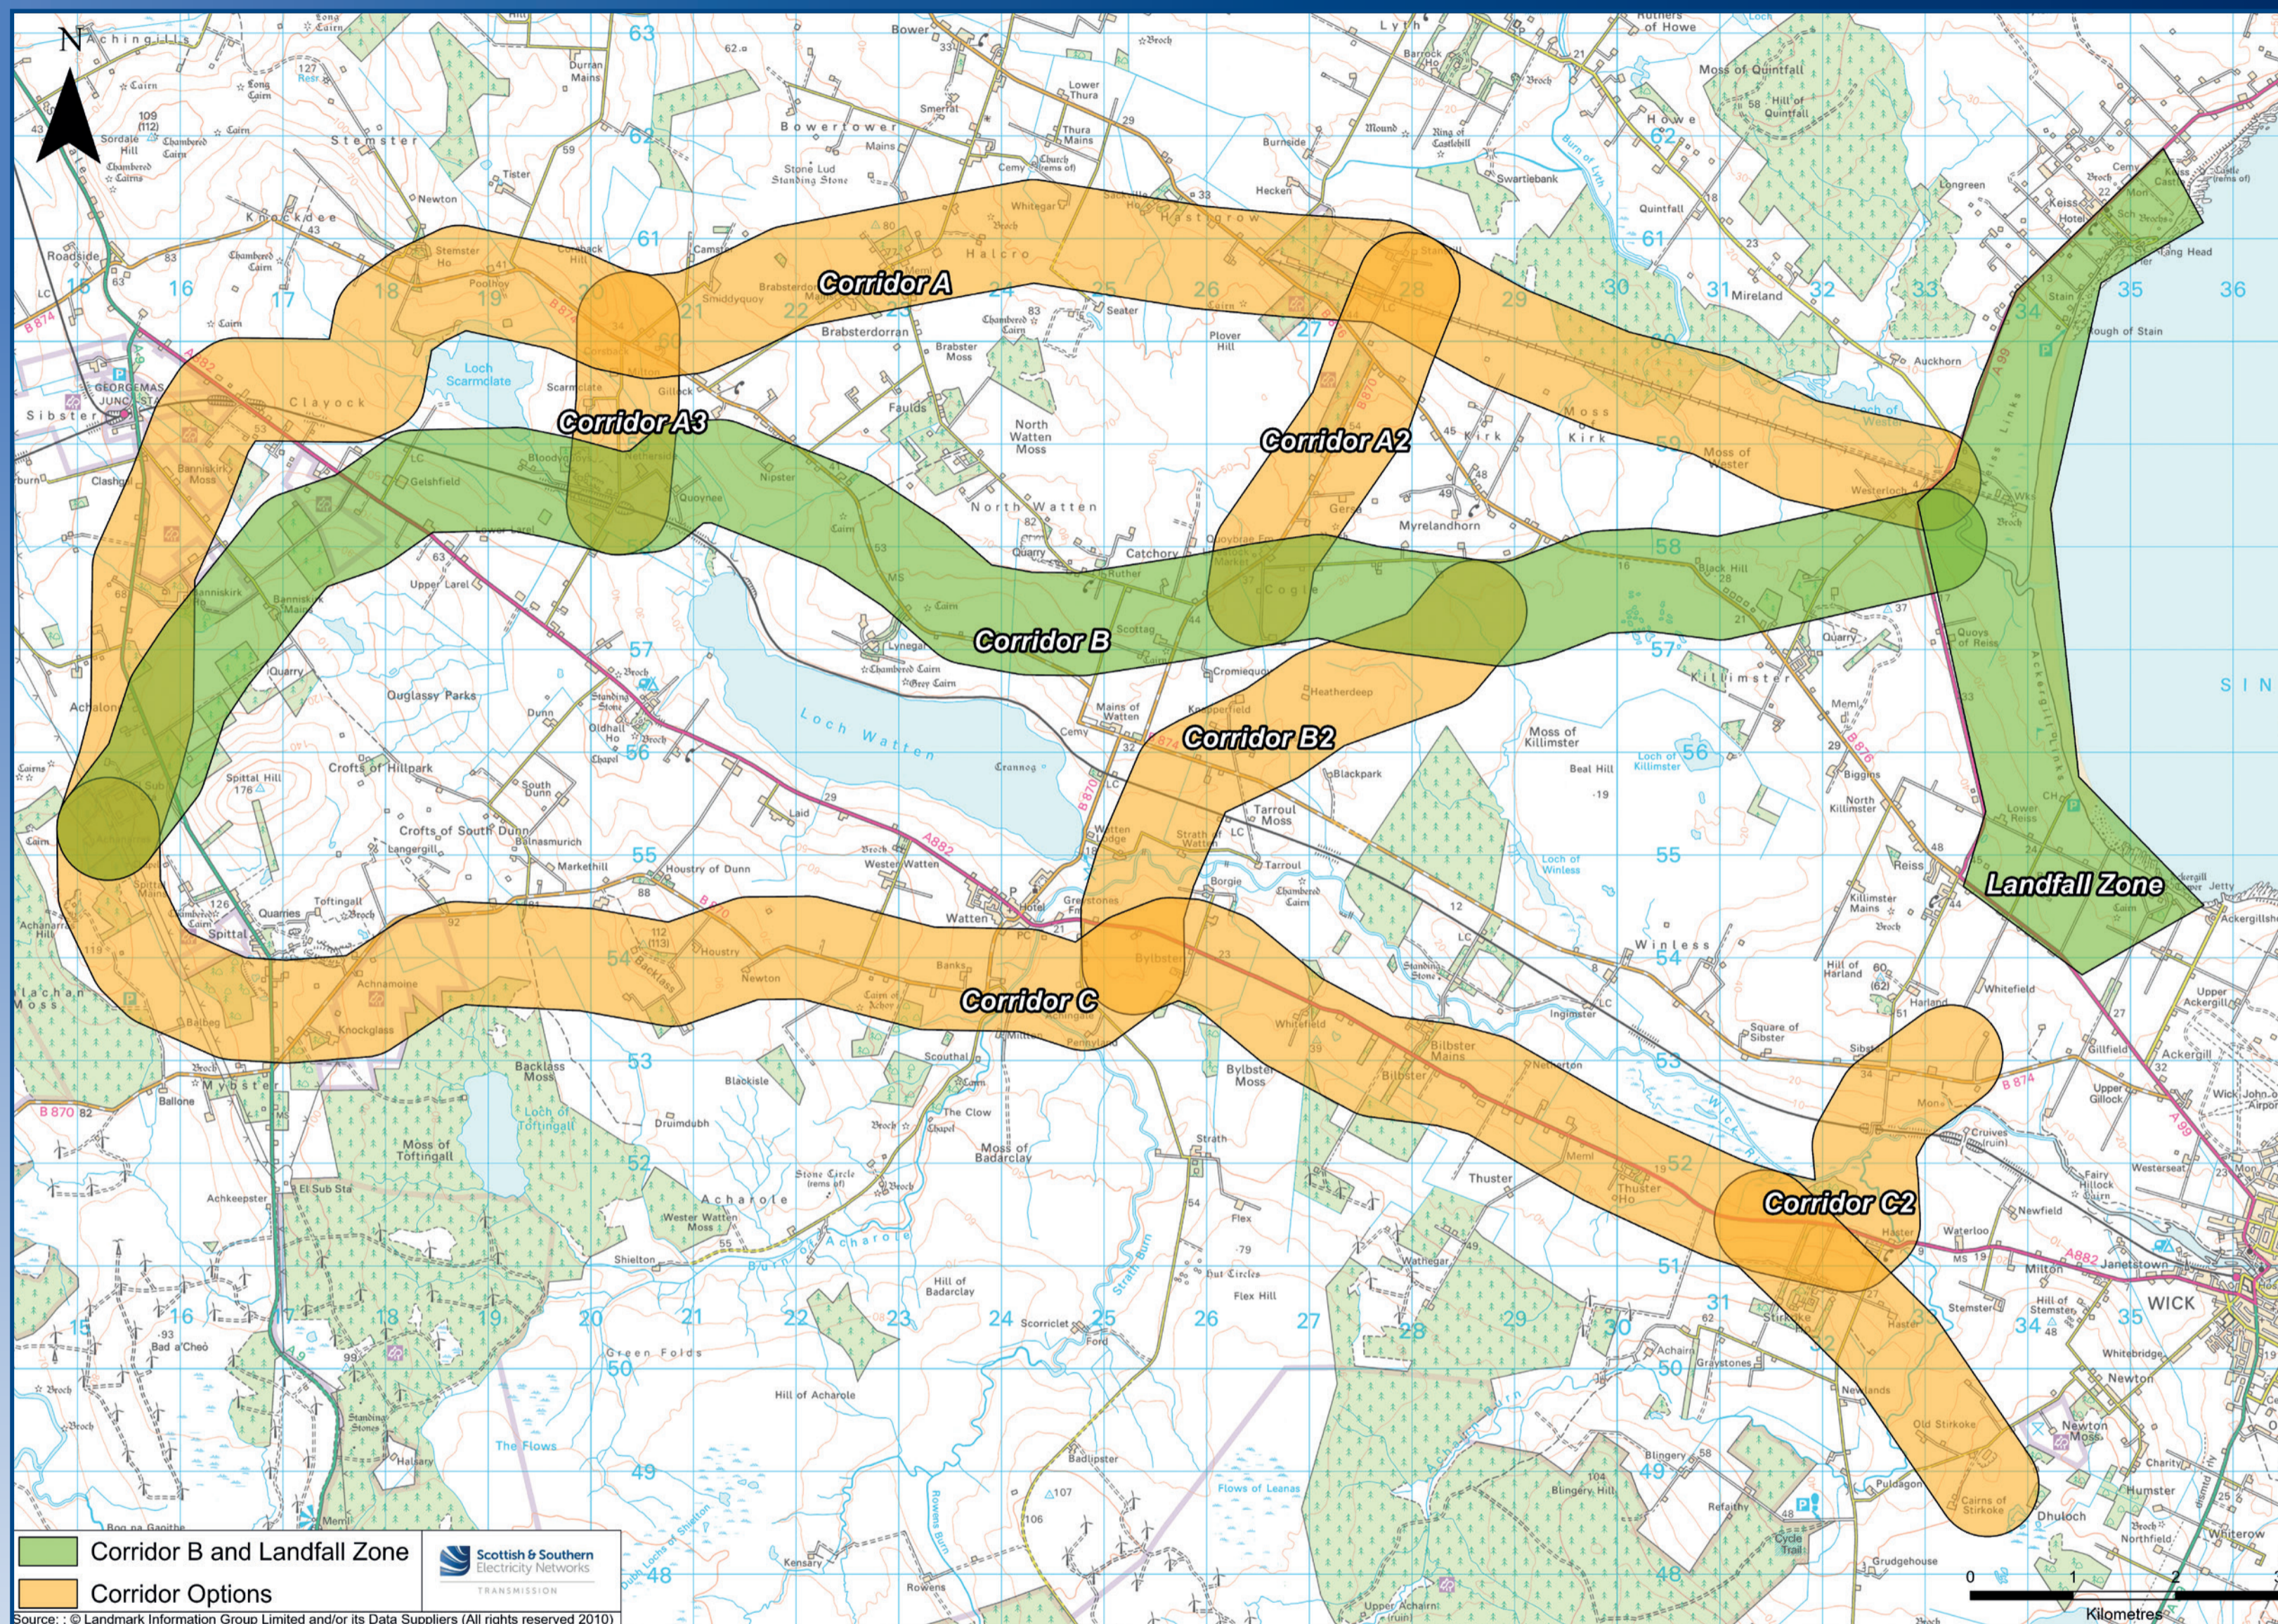

Spittal to Peterhead

Potential cable routes

@ssencommunity

@setransmission

www.ssen-transmission.co.uk/projects/project-map/spittal--peterhead-subsea-cable-link/

Spittal to Peterhead

Potential onshore underground cable routes

@ssencommunity

@setransmission

www.ssen-transmission.co.uk/projects/project-map/spittal--peterhead-subsea-cable-link/