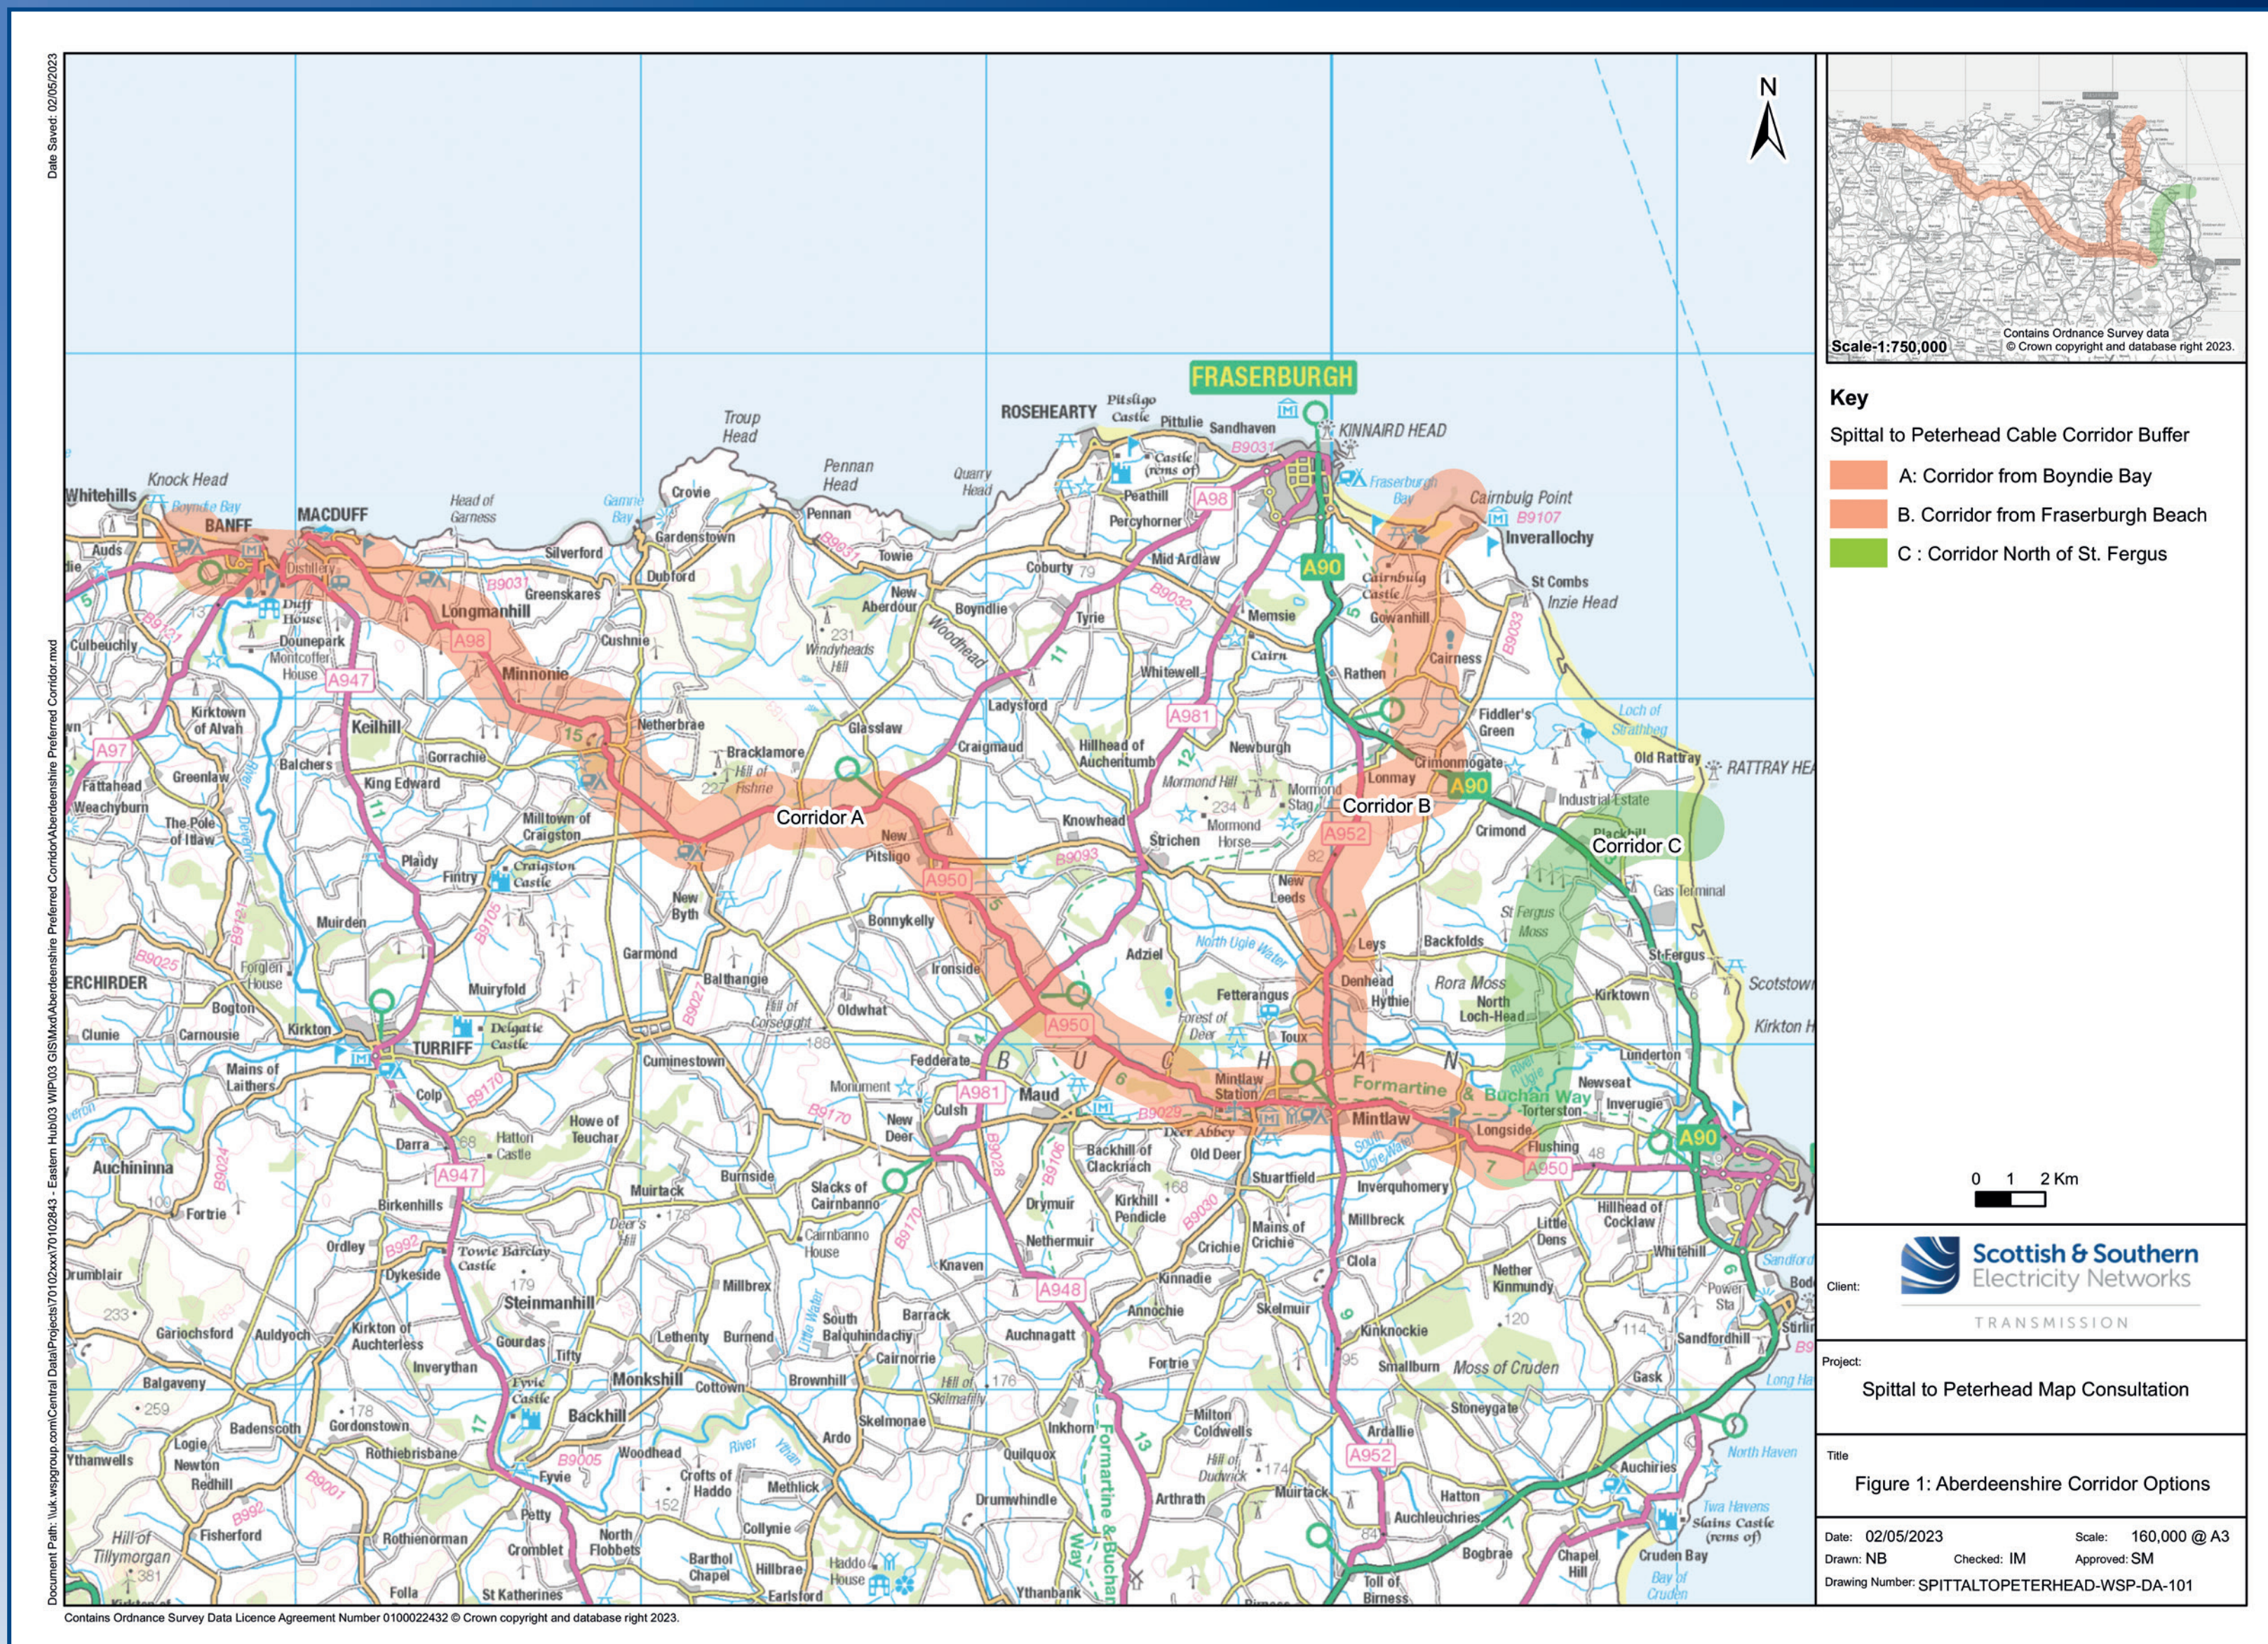

Spittal to Peterhead

Potential cable routes

@ssencommunity

@setransmission

www.ssen-transmission.co.uk/projects/project-map/spittal--peterhead-subsea-cable-link/

Spittal to Peterhead

Potential onshore underground cable routes

@ssencommunity

@setransmission

www.ssen-transmission.co.uk/projects/project-map/spittal--peterhead-subsea-cable-link/