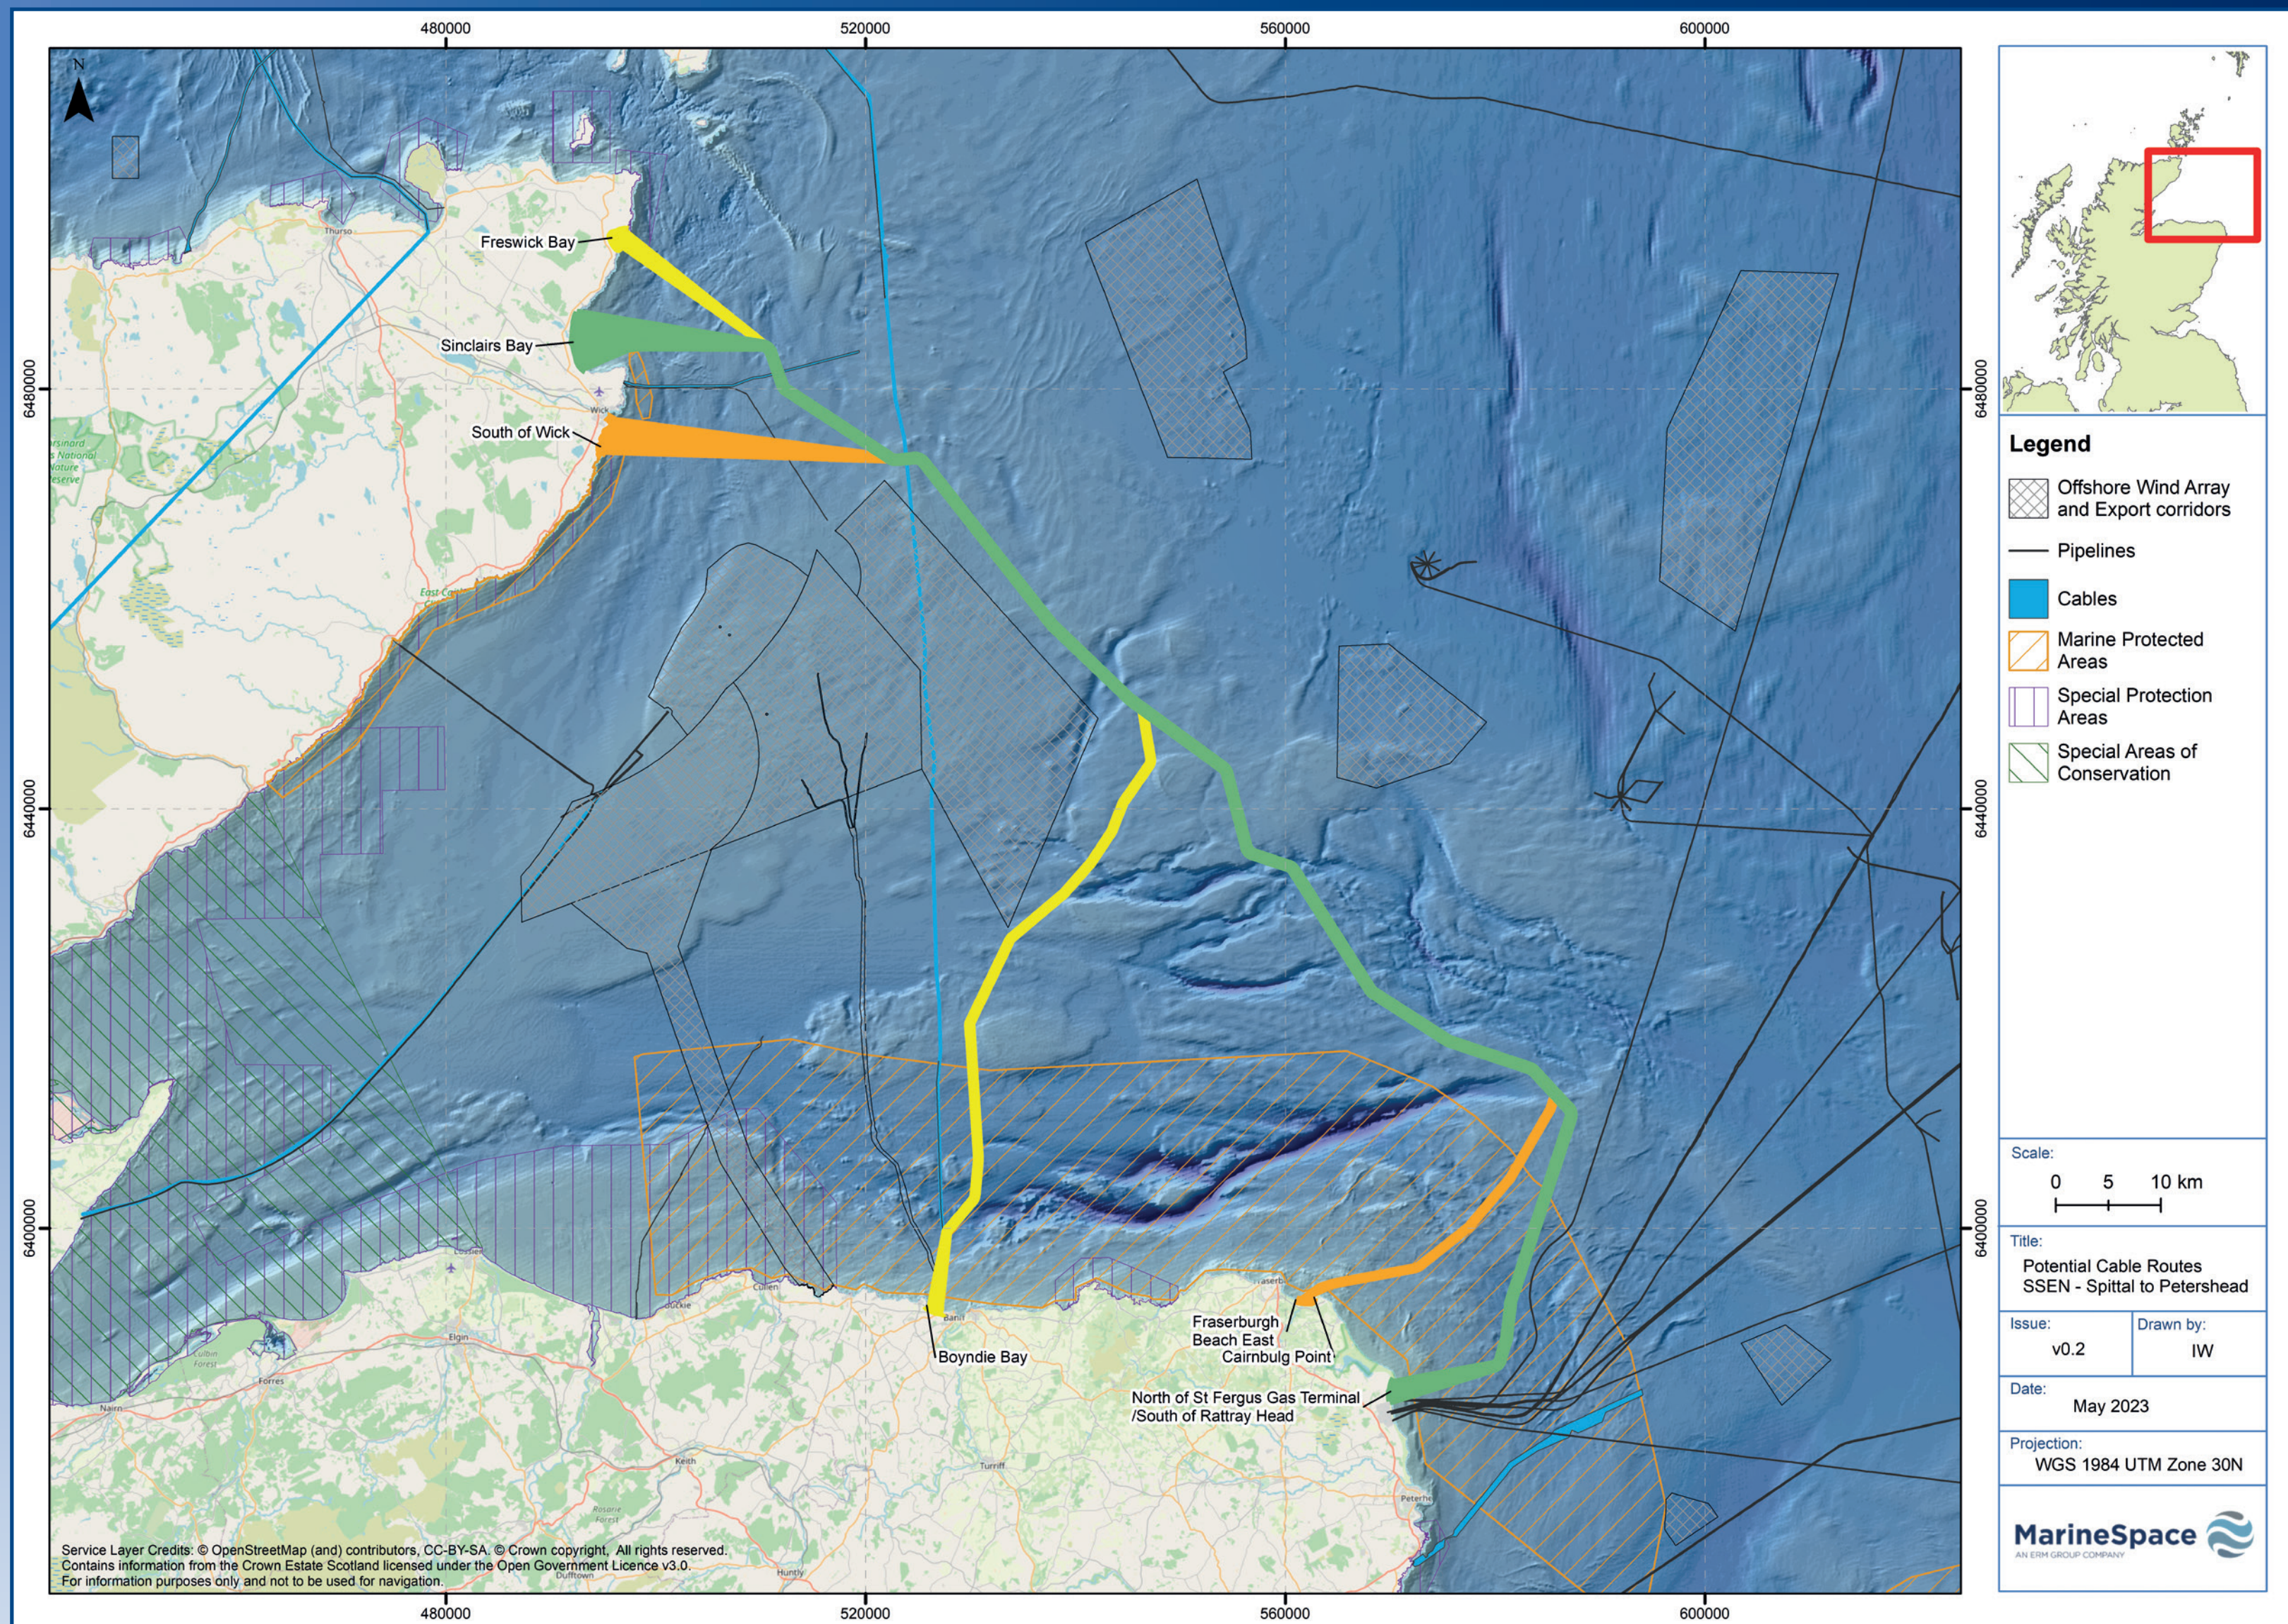

Spittal to Peterhead

Potential cable routes

@ssencommunity

@setransmission

www.ssen-transmission.co.uk/projects/project-map/spittal--peterhead-subsea-cable-link/

Spittal to Peterhead

Potential onshore underground cable routes

@ssencommunity

@setransmission

www.ssen-transmission.co.uk/projects/project-map/spittal--peterhead-subsea-cable-link/